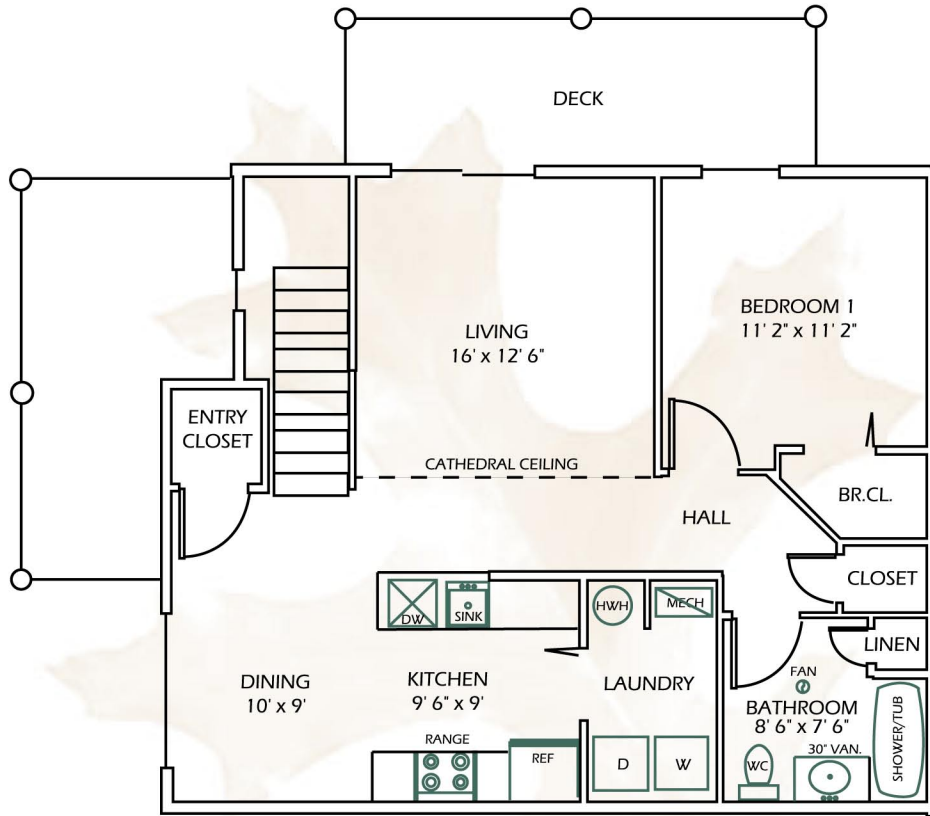

# The Quail

\$

UNIT A  
SECOND FLOOR

837 sq. ft. Living Space  
140 sq. ft. Deck  
977 Total sq. ft.

Detached Garages available.

\*\*\* East Greenbush School District

\*\* All Rent Includes: Local and Long Distance Phone Service, High Speed Wireless Internet, and DirecTV. No Waiting or Hook-up Fees!

All Room Sizes Are Approximate.