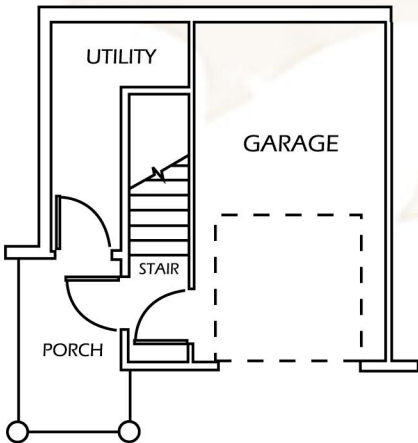

The Ontario

\$

UNIT H

1023 sq. ft. Living Space
 309 sq. ft. Garage & Storage
 184 sq. ft. Balcony & Patio
 1516 Total sq. ft.

** All Rent Includes: Local and Long Distance Phone Service, High Speed Wireless Internet, and DirecTV. No Waiting or Hook-up Fees!

All Room Sizes Are Approximate.

*** East Greenbush School District