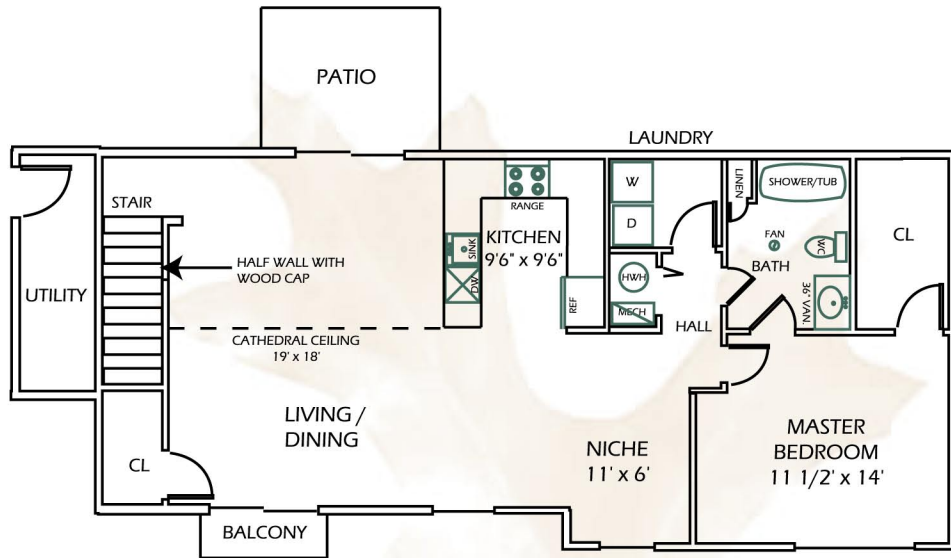

The Ontario

\$

UNIT H

1023 sq. ft. Living Space
 309 sq. ft. Garage & Storage
 184 sq. ft. Balcony & Patio
 1516 Total sq. ft.

** All Rent Includes: Local and Long Distance Phone Service, High Speed Wireless Internet, and DirecTV. No Waiting or Hook-up Fees!

All Room Sizes Are Approximate.

*** East Greenbush School District