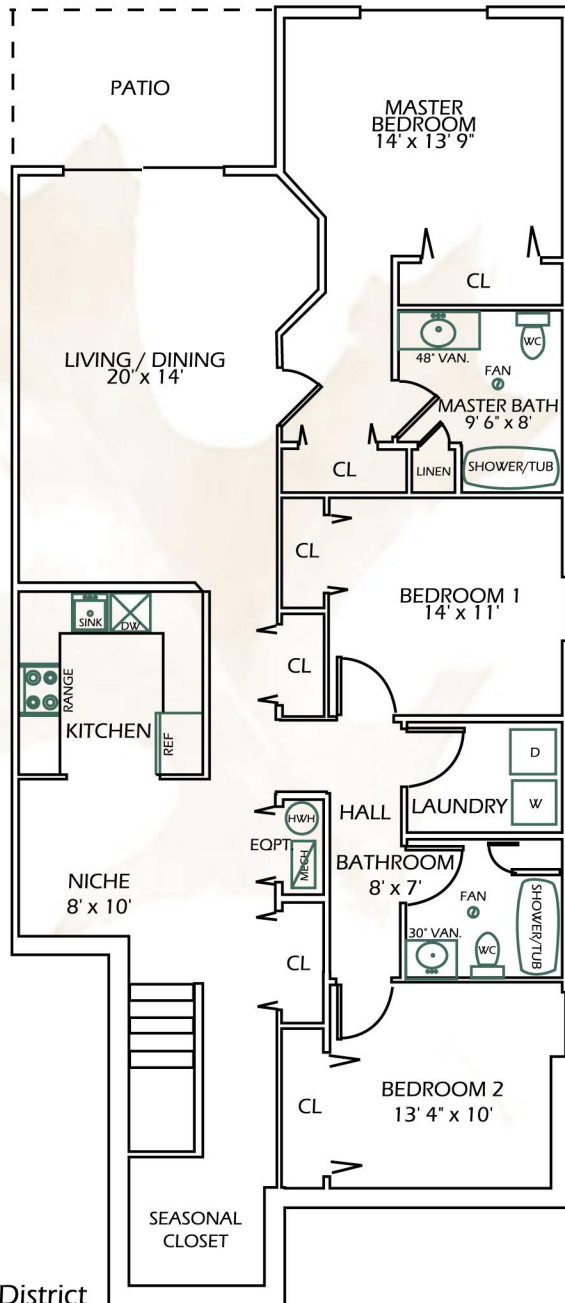

The Madison

\$

UNIT D
LOWER LEVEL

1520 sq. ft. Living Space
80 sq. ft. Deck
1600 Total sq. ft.

Detached Garages are available.

** All Rent Includes: Local and Long Distance Phone Service, High Speed Wireless Internet, and DirecTV. No Waiting or Hook-up Fees!

All Room Sizes Are Approximate.

*** East Greenbush School District