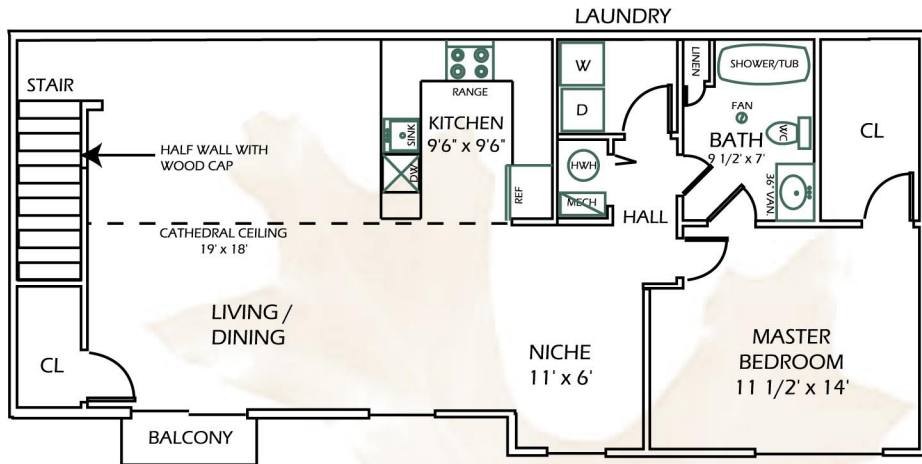

# The Everett

\$

## UNIT G

1023 sq. ft. Living Space  
 244 sq. ft. Garage  
 24 sq. ft. Balcony & Patio  
 1291 Total sq. ft.

\*\* All Rent Includes: Local and Long Distance Phone Service, High Speed Wireless Internet, and DirecTV. No Waiting or Hook-up Fees!

All Room Sizes Are Approximate.

\*\*\* East Greenbush School District