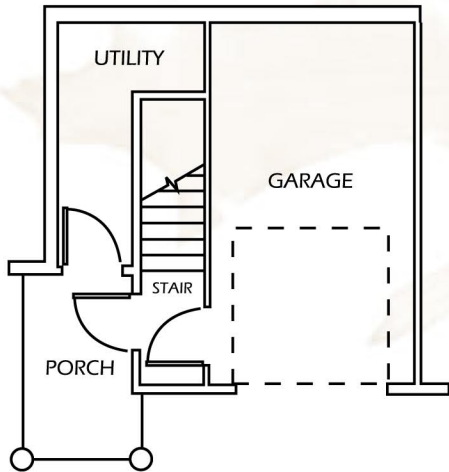

# The Everett

\$

## UNIT G

1023 sq. ft. Living Space  
 244 sq. ft. Garage  
 24 sq. ft. Balcony & Patio  
 1291 Total sq. ft.

\*\* All Rent Includes: Local and Long Distance Phone Service, High Speed Wireless Internet, and DirecTV. No Waiting or Hook-up Fees!