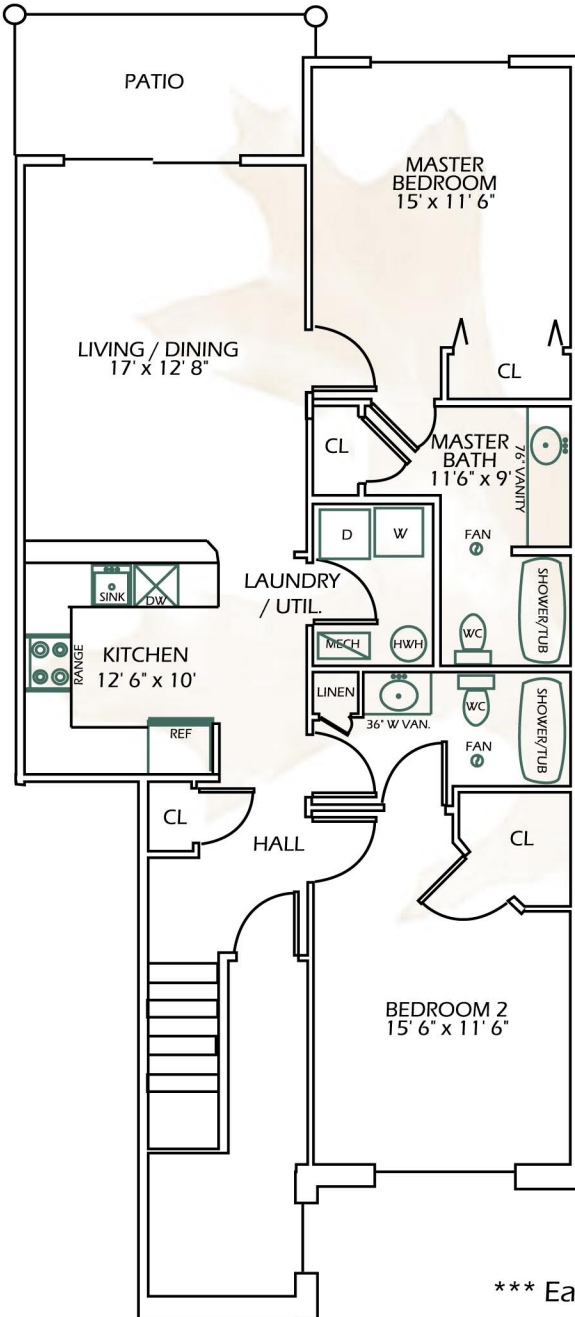

# The Lark

\$

## UNIT B LOWER LEVEL

1340 sq. ft. Living Space  
90 sq. ft. Deck  
134 Total sq. ft.

Detached Garages  
available.

\*\* All Rent Includes: Local  
and Long Distance Phone  
Service, High Speed  
Wireless Internet, and  
DirecTV. No Waiting or  
Hook-up Fees!

SECOND  
BATH  
5' x 11' 6"

All Room Sizes Are  
Approximate.

\*\*\* East Greenbush School District