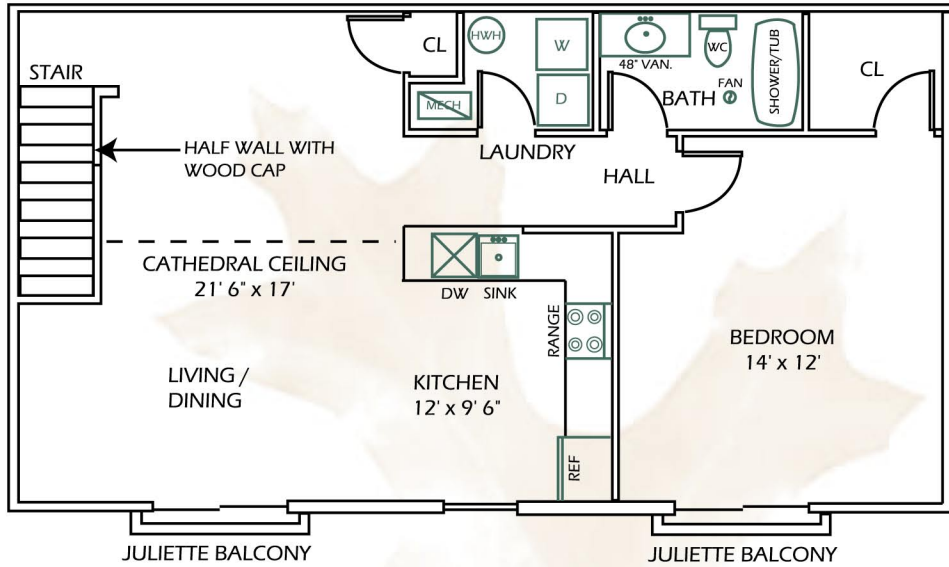

The Delaware

\$

UNIT 1

966 sq. ft. Living Space
 245 sq. ft. Garage
 28 sq. ft. Balcony
 1239 Total sq. ft.

** All Rent Includes: Local and Long Distance Phone Service, High Speed Wireless Internet, and DirecTV. No Waiting or Hook-up Fees!

All Room Sizes Are Approximate.

*** East Greenbush School District