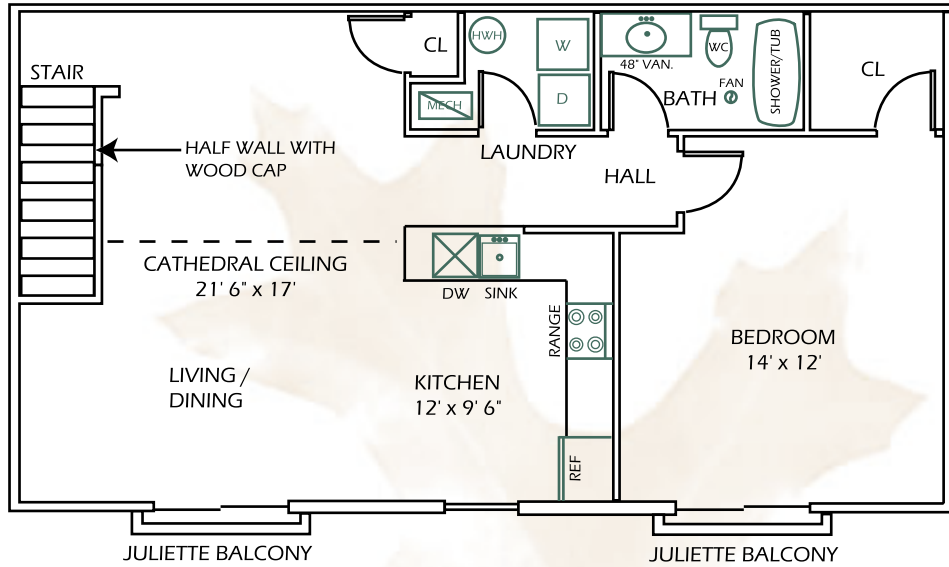

The Delaware

\$

UNIT I

966 sq. ft. Living Space
 245 sq. ft. Garage
 28 sq. ft. Balcony
 1239 Total sq. ft.

** All Rent Includes: Local and Long Distance Phone Service, High Speed Wireless Internet, & Cable TV with HBO. No waiting or hook-up fees!

All room sizes are approximate.

*** East Greenbush School District