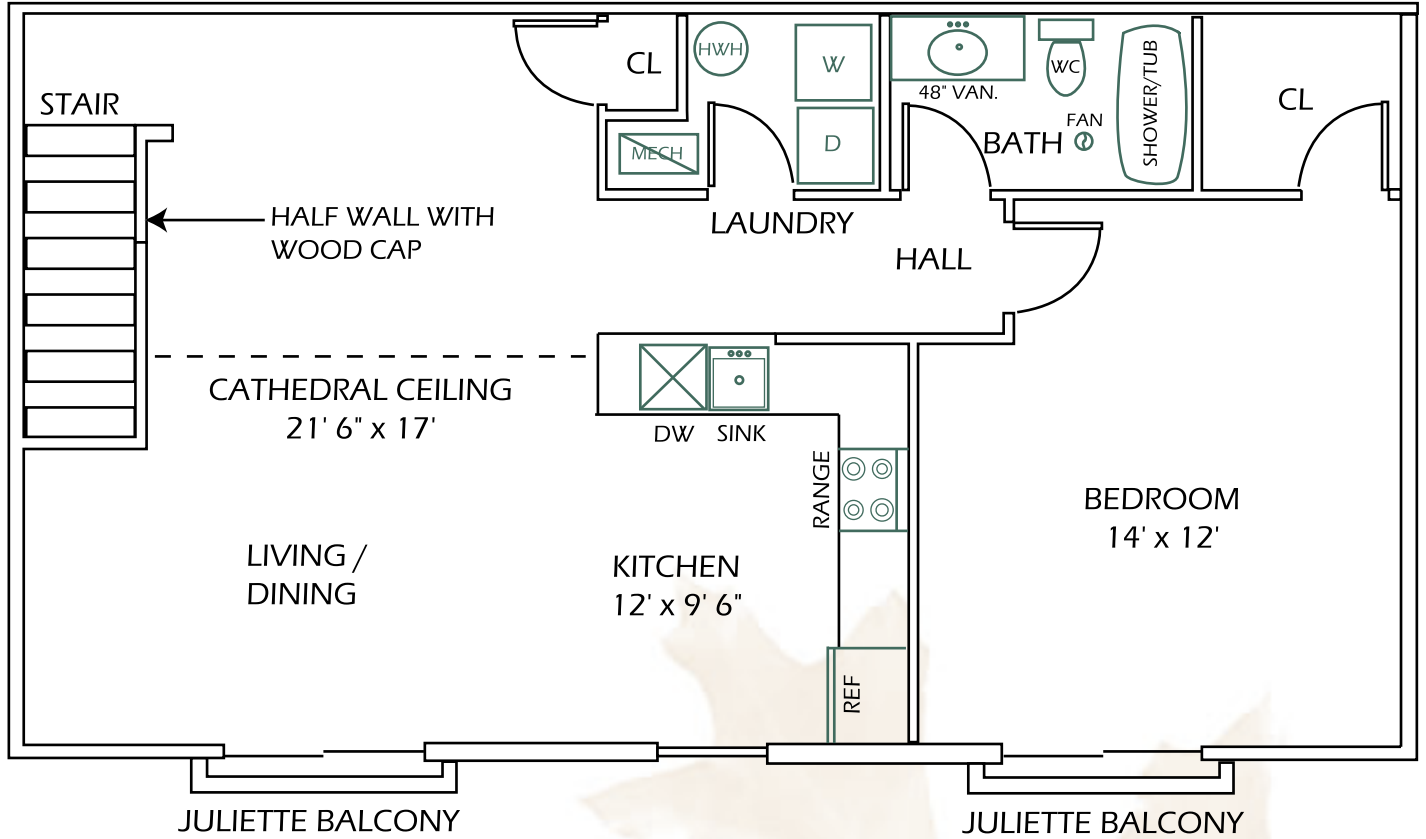

The Delaware

\$

UNIT I

966 sq. ft. Living Space
 245 sq. ft. Garage
 28 sq. ft. Balcony
 1239 Total sq. ft.

** All Rent Includes: Local and Long Distance Phone Service, High Speed Wireless Internet, & Cable TV with HBO. No waiting or hook-up fees!

All room sizes are approximate.

*** East Greenbush School District