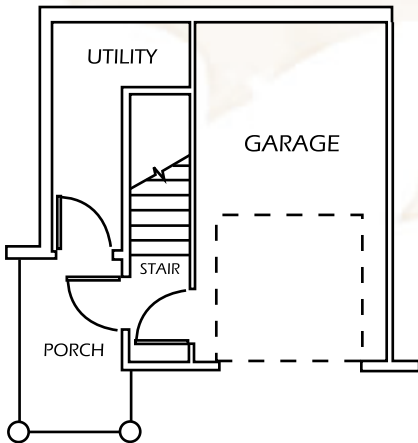

The Ontario

\$

UNIT H

1023 sq. ft. Living Space
 309 sq. ft. Garage & Storage
 184 sq. ft. Balcony & Patio
 1516 Total sq. ft.

** All Rent Includes: Local and Long Distance Phone Service, High Speed Wireless Internet, & Cable TV with HBO. No waiting or hook-up fees!

*** East Greenbush School District

All room sizes are approximate.