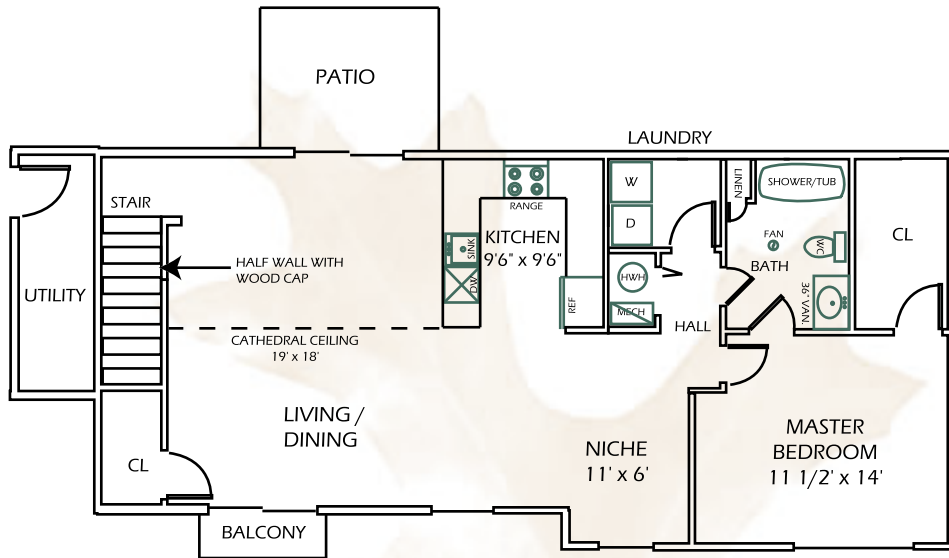

The Ontario

\$

UNIT H

1023 sq. ft. Living Space
 309 sq. ft. Garage & Storage
 184 sq. ft. Balcony & Patio
 1516 Total sq. ft.

** All Rent Includes: Local and Long Distance Phone Service, High Speed Wireless Internet, & Cable TV with HBO. No waiting or hook-up fees!

*** East Greenbush School District

All room sizes are approximate.