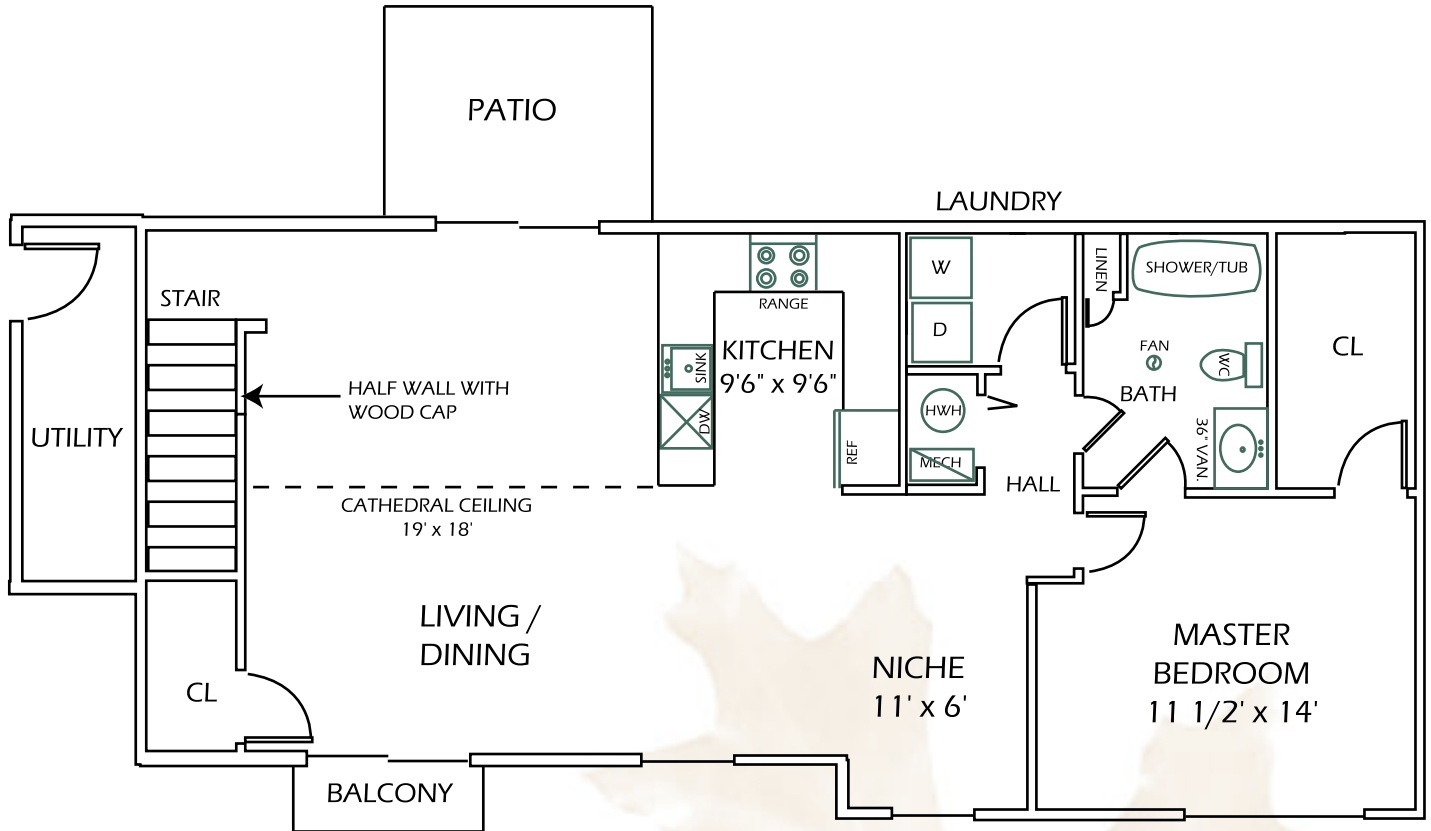

## UNIT H

1023 sq. ft. Living Space  
 309 sq. ft. Garage & Storage  
 184 sq. ft. Balcony & Patio  
 1516 Total sq. ft.

\*\* All Rent Includes: Local and Long Distance Phone Service, High Speed Wireless Internet, & Cable TV with HBO. No waiting or hook-up fees!

All room sizes are approximate.

\*\*\* East Greenbush School District