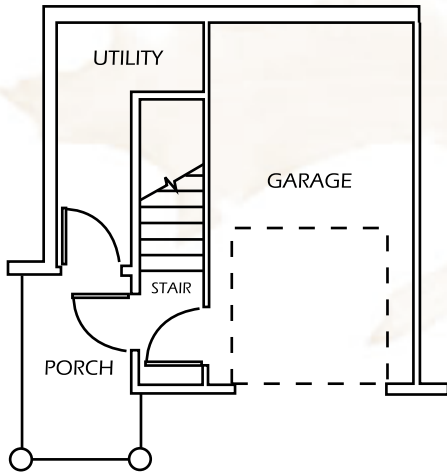

The Everett

\$

UNIT G

1023 sq. ft. Living Space
 244 sq. ft. Garage
 24 sq. ft. Balcony & Patio
 1291 Total sq. ft.

** All Rent Includes: Local and Long Distance Phone Service, High Speed Wireless Internet, & Cable TV with HBO. No waiting or hook-up fees!

All room sizes are approximate.

*** East Greenbush School District