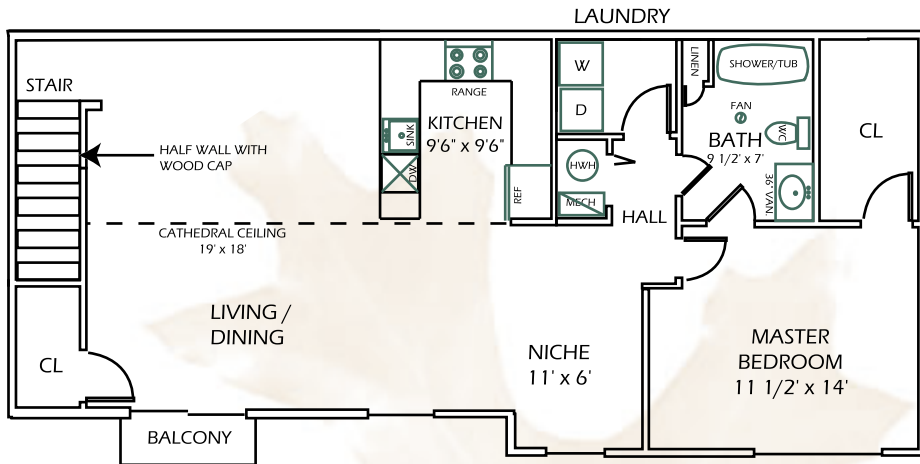

The Everett

\$

UNIT G

1023 sq. ft. Living Space
 244 sq. ft. Garage
 24 sq. ft. Balcony & Patio
 1291 Total sq. ft.

** All Rent Includes: Local and Long Distance Phone Service, High Speed Wireless Internet, & Cable TV with HBO. No waiting or hook-up fees!

All room sizes are approximate.

*** East Greenbush School District