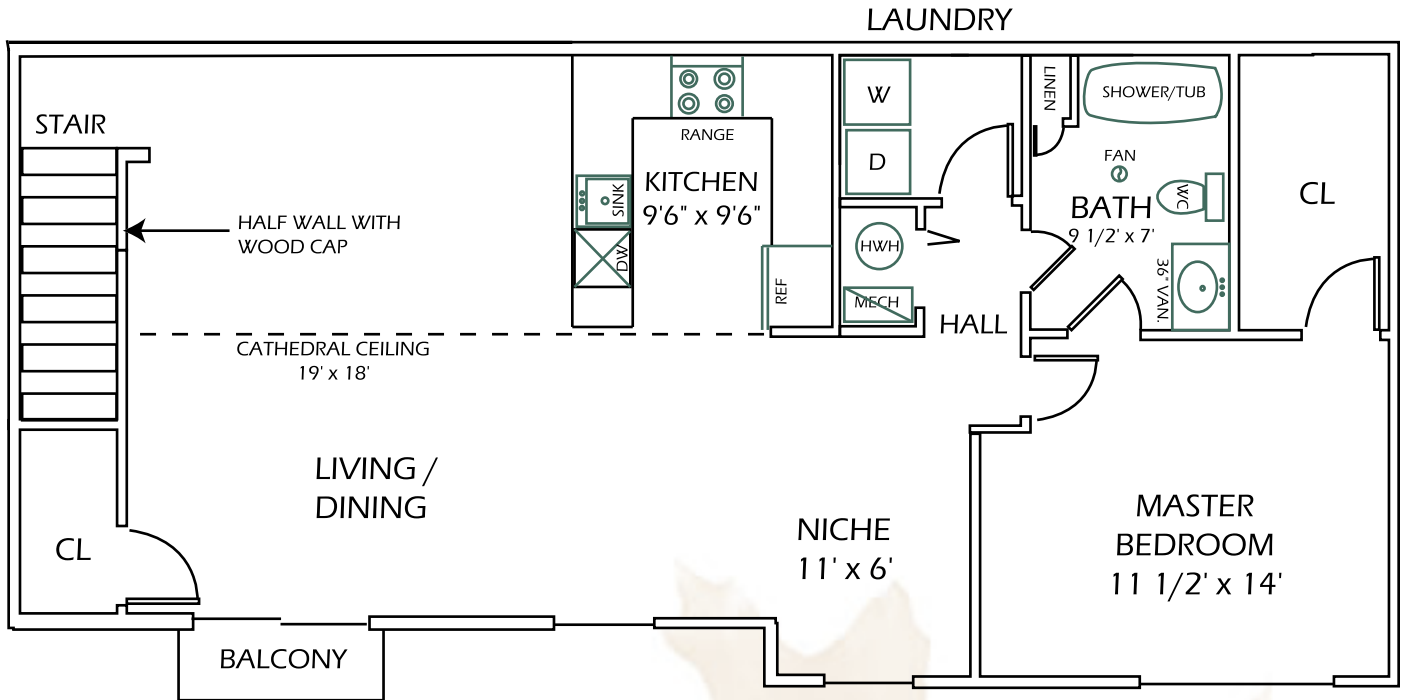

The Everett

\$

UNIT G

1023 sq. ft. Living Space
 244 sq. ft. Garage
 24 sq. ft. Balcony & Patio
 1291 Total sq. ft.

** All Rent Includes: Local and Long Distance Phone Service, High Speed Wireless Internet, & Cable TV with HBO. No waiting or hook-up fees!

All room sizes are approximate.

*** East Greenbush School District