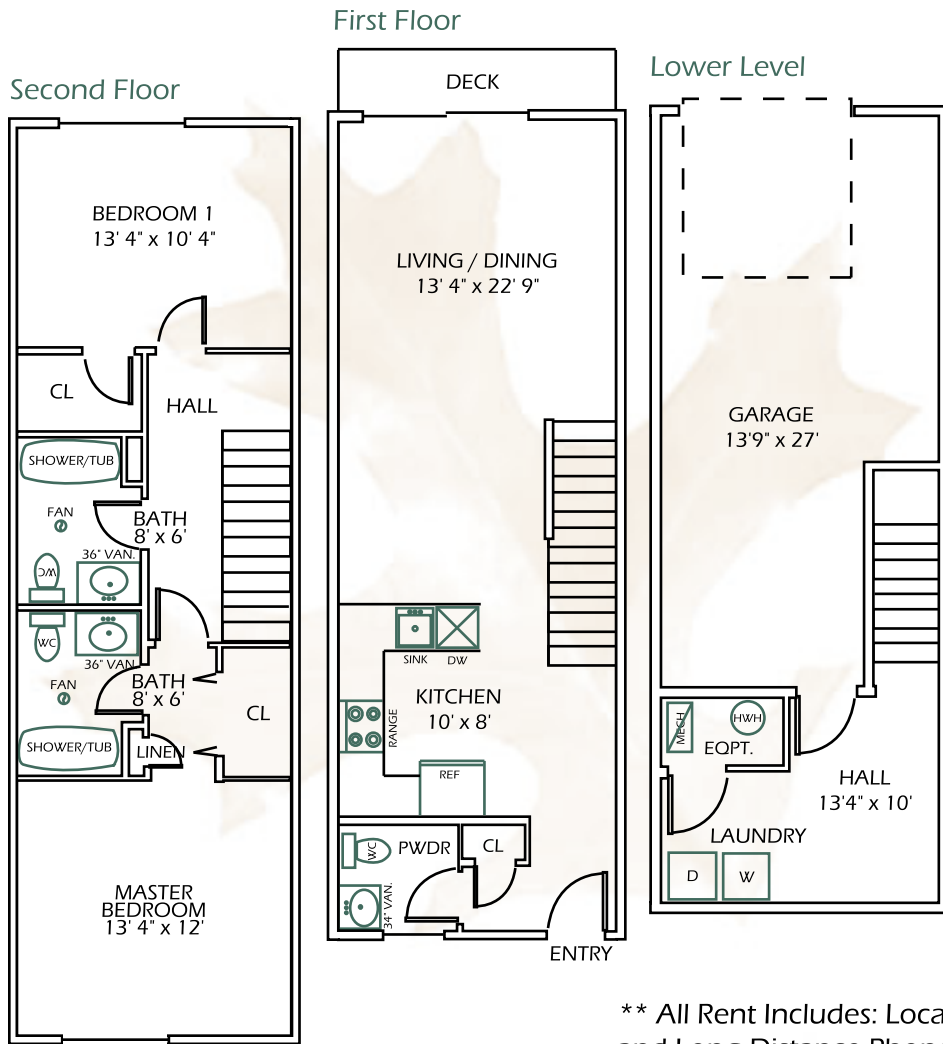

The Western

\$

UNIT E

1370 sq. ft. Living Space
 348 sq. ft. Garage & Storage
 55 sq. ft. Patio
 1773 Total sq. ft.

*** East Greenbush School District

** All Rent Includes: Local and Long Distance Phone Service, High Speed Wireless Internet, & Cable TV with HBO. No waiting or hook-up fees!

All room sizes are approximate.