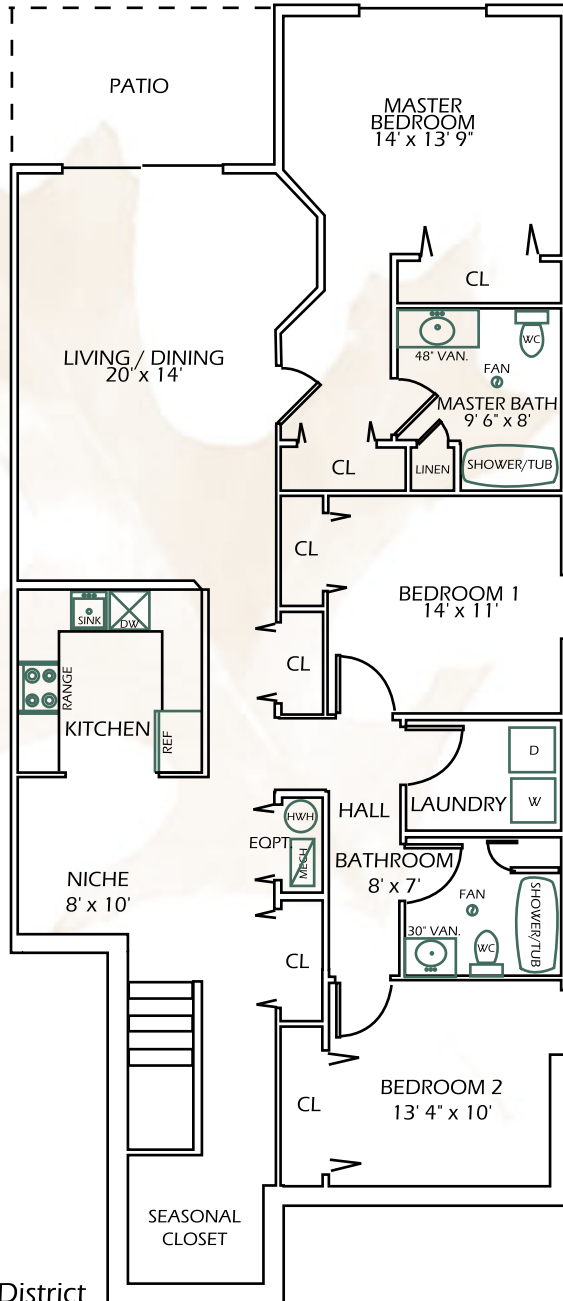

The Madison

\$

UNIT D
LOWER LEVEL

1520 sq. ft. Living Space
80 sq. ft. Deck
1600 Total sq. ft.

Detached Garages are available.

** All Rent Includes:
Local and Long Distance
Phone Service, High
Speed Wireless Internet,
& Cable TV with HBO.
No waiting or hook-up
fees!

All room sizes are approximate.

*** East Greenbush School District