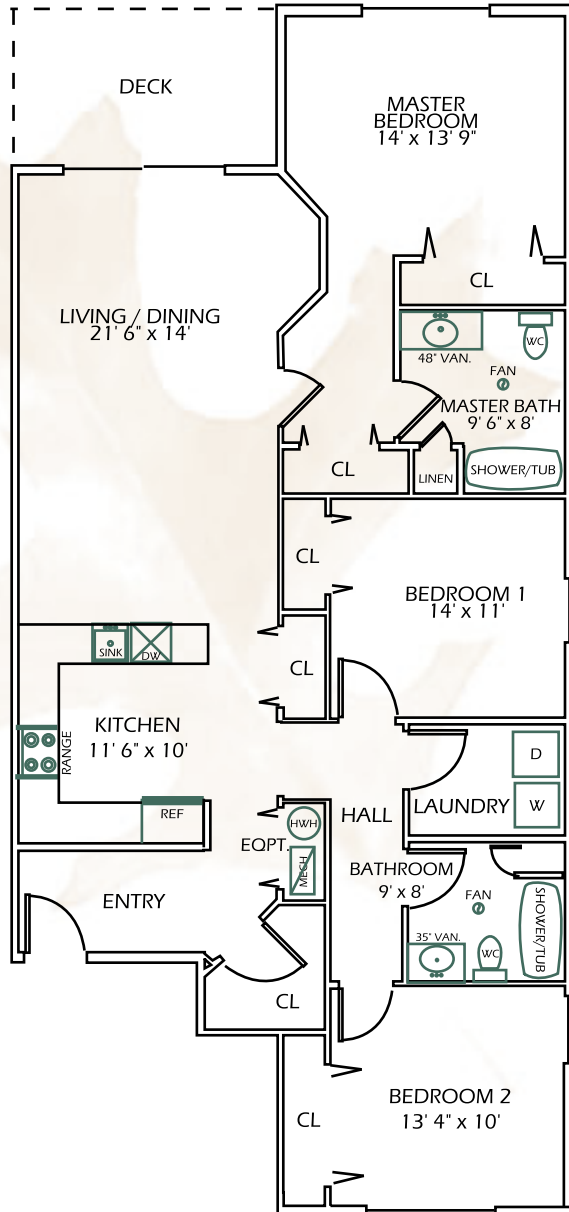

The Madison

\$

UNIT D FIRST FLOOR

1448 sq. ft. Living Space
80 sq. ft. Deck
1528 Total sq. ft.

Detached Garages are available.

** All Rent Includes:
Local and Long Distance
Phone Service, High
Speed Wireless Internet,
& Cable TV with HBO.
No waiting or hook-up
fees!

All room sizes are
approximate.

*** East Greenbush School District