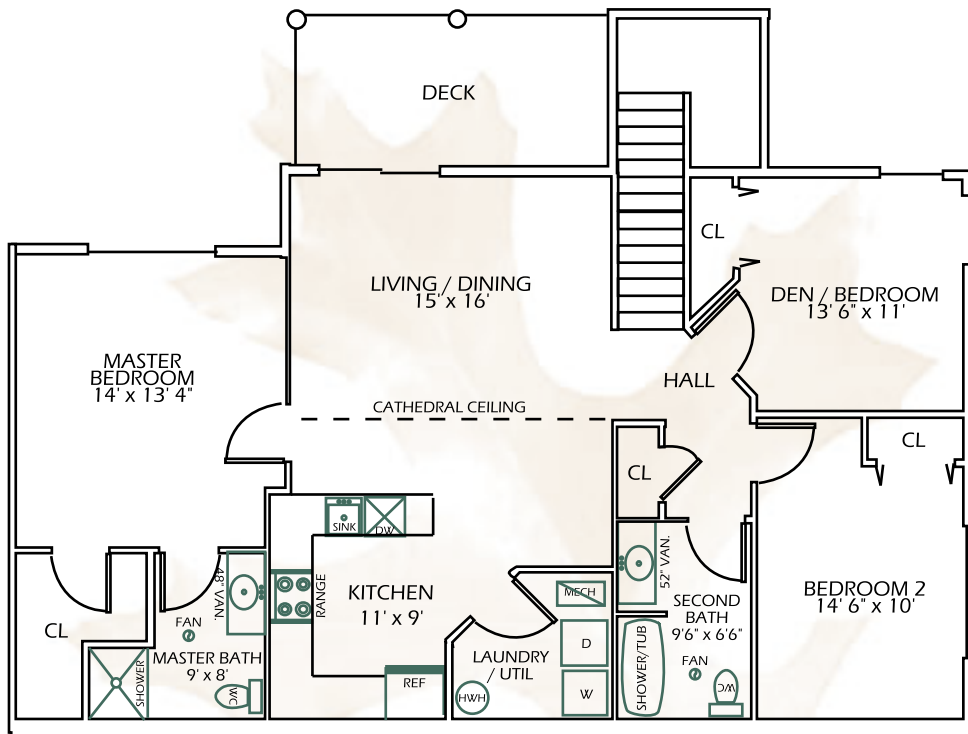

# The Washington

\$

UNIT C  
SECOND FLOOR

1340 sq. ft. Living Space  
152 sq. ft. Deck  
1498 Total sq. ft.

Detached Garages are available.

\*\*\* East Greenbush School District

\*\* All Rent Includes: Local and Long Distance Phone Service, High Speed Wireless Internet, & Cable TV with HBO. No waiting or hook-up fees!

All room sizes are approximate.