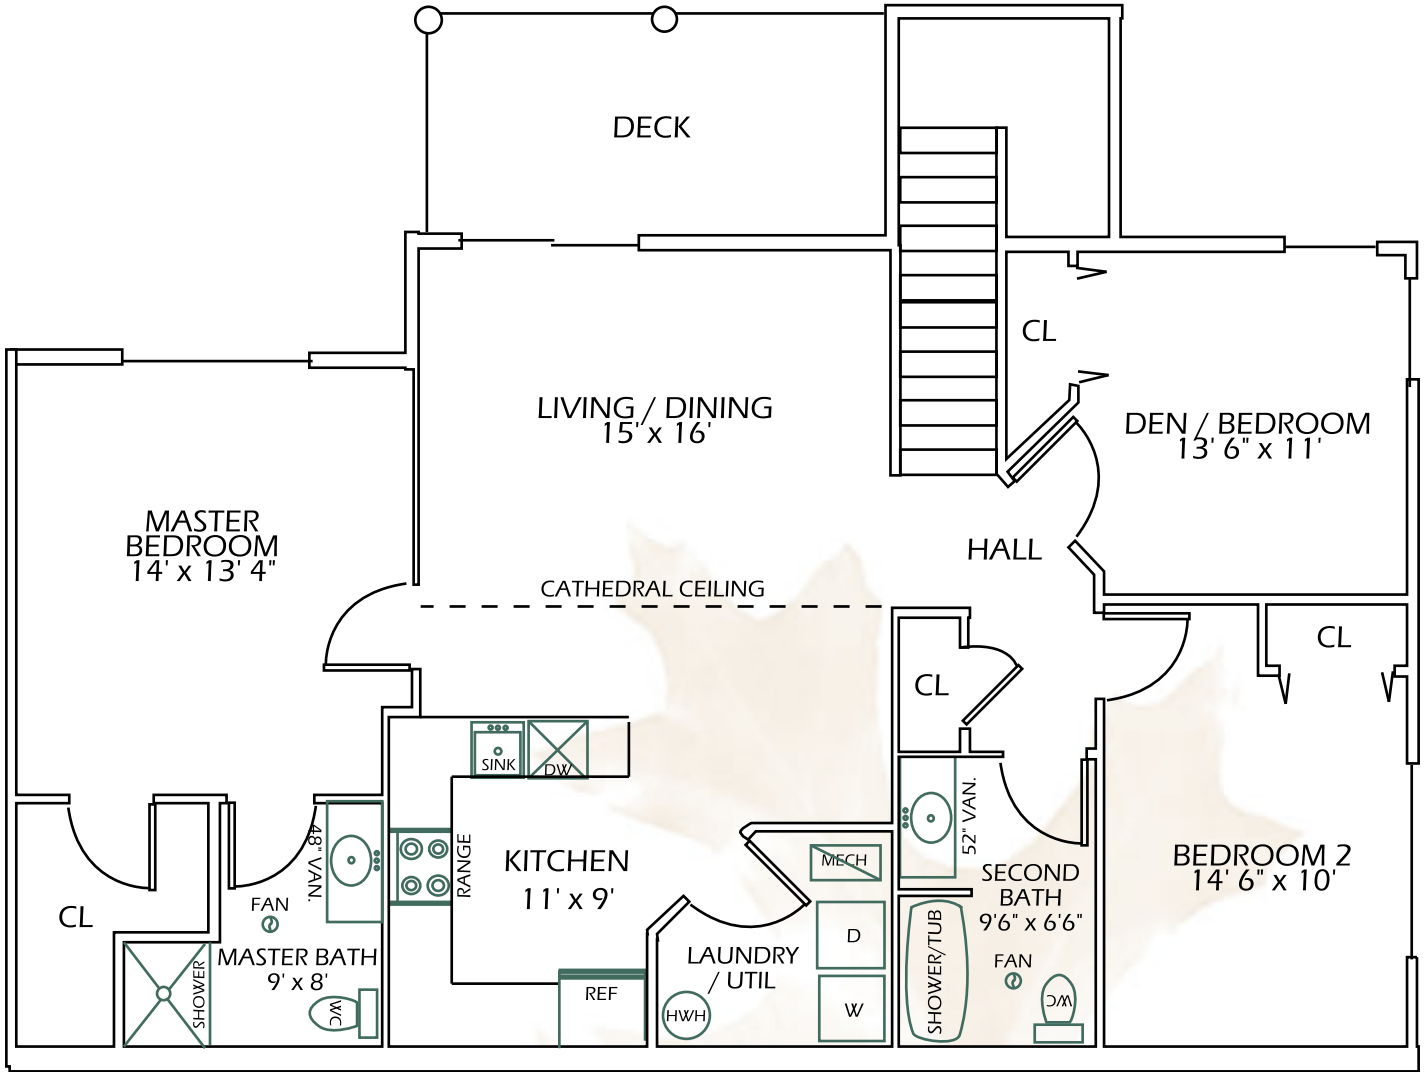

# The Washington

\$

UNIT C  
SECOND FLOOR

1340 sq. ft. Living Space  
152 sq. ft. Deck  
1498 Total sq. ft.

Detached Garages are available.

\*\*\* East Greenbush School District

\*\* All Rent Includes: Local and Long Distance Phone Service, High Speed Wireless Internet, & Cable TV with HBO. No waiting or hook-up fees!

All room sizes are approximate.