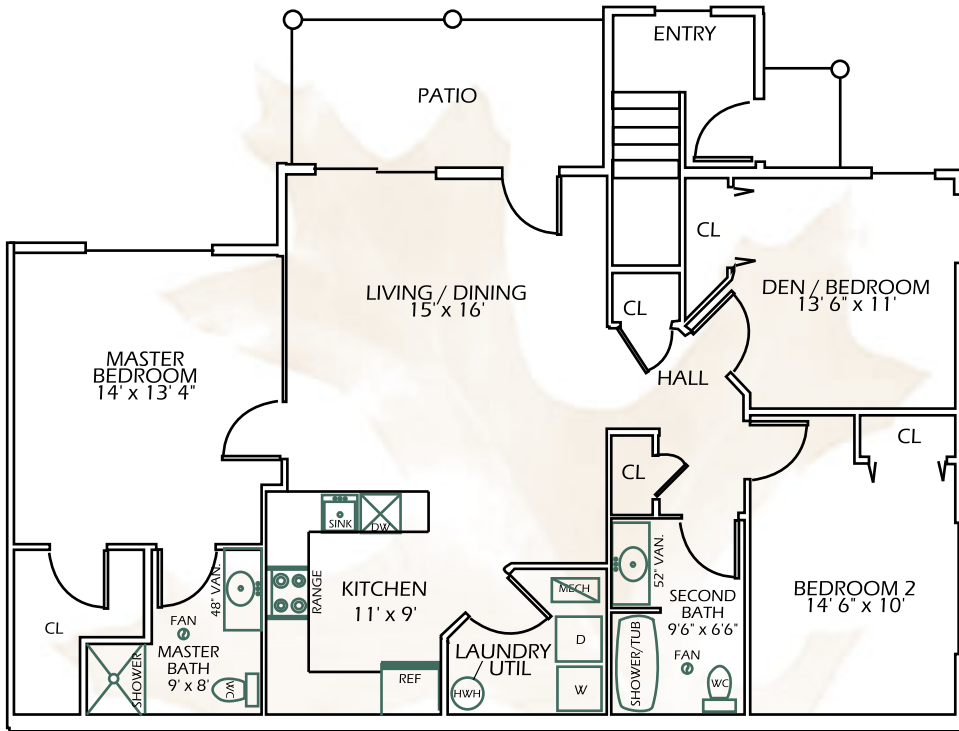

The Washington

\$

UNIT C
FIRST FLOOR

1276 sq. ft. Living Space
128 sq. ft. Deck
1404 Total sq. ft.

Detached Garages are available.

*** East Greenbush School District

** All Rent Includes: Local and Long Distance Phone Service, High Speed Wireless Internet, & Cable TV with HBO. No waiting or hook-up fees!

All room sizes are approximate.