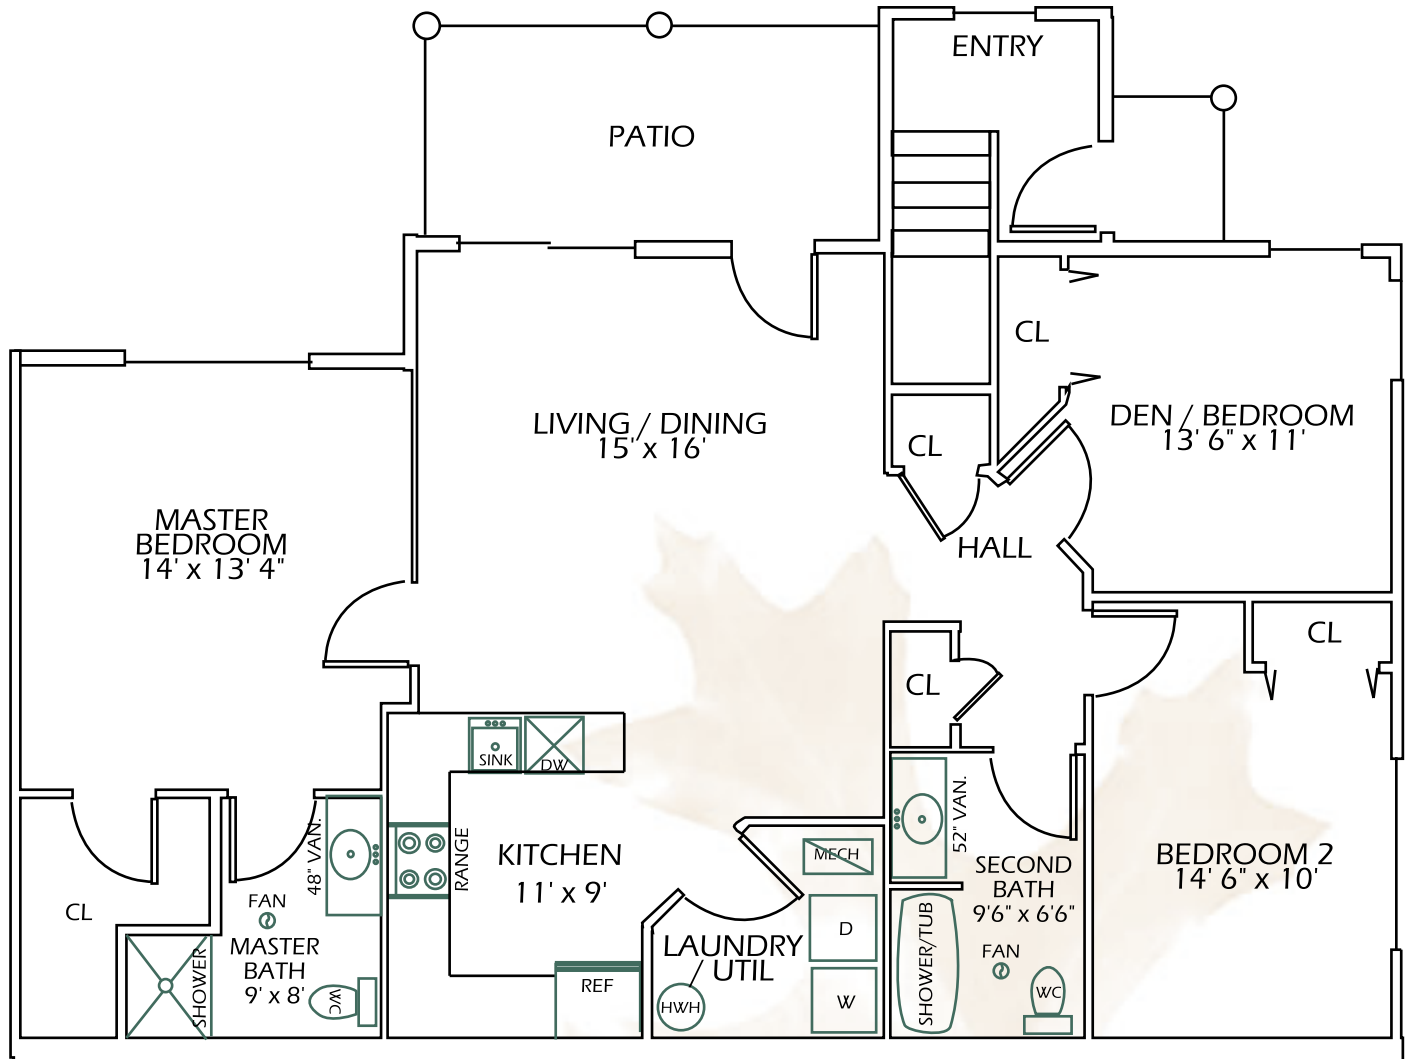

The Washington

\$

UNIT C FIRST FLOOR

1276 sq. ft. Living Space
128 sq. ft. Deck
1404 Total sq. ft.

Detached Garages are available.

*** East Greenbush School District

** All Rent Includes: Local and Long Distance Phone Service, High Speed Wireless Internet, & Cable TV with HBO. No waiting or hook-up fees!

All room sizes are approximate.