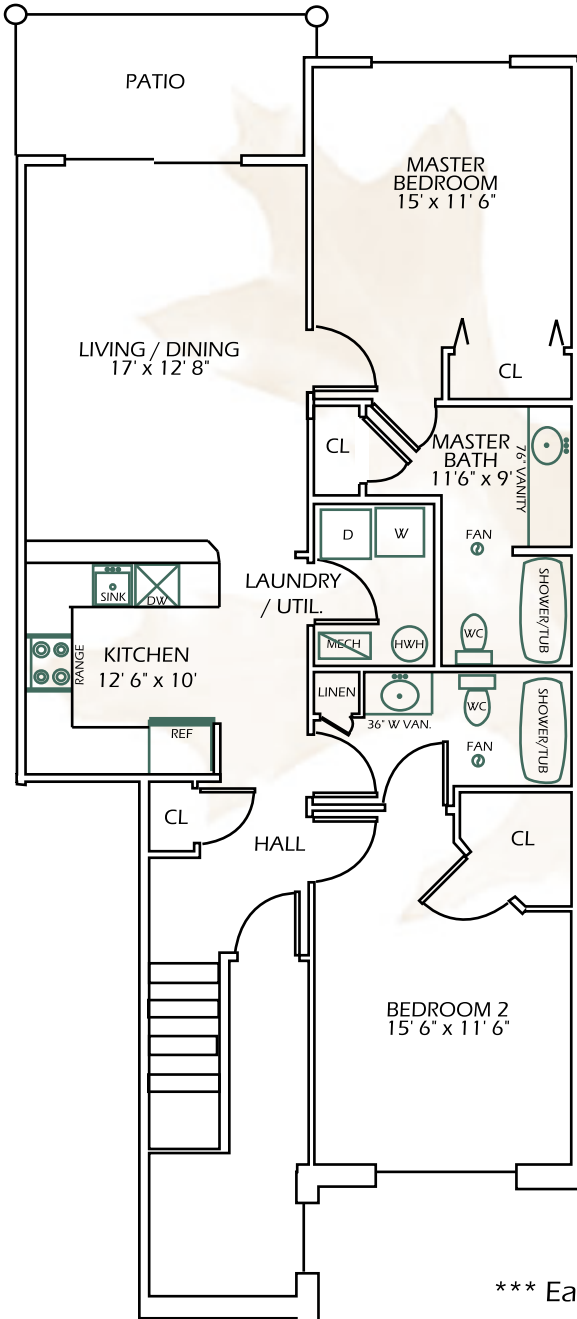

The Lark

\$

UNIT B LOWER LEVEL

1340 sq. ft. Living Space
90 sq. ft. Deck
134 Total sq. ft.

Detached Garages
available.

** All Rent Includes:
Local and Long Distance
Phone Service, High
Speed Wireless Internet,
& Cable TV with HBO.
No waiting or hook-up
fees!

All room sizes are
approximate.

*** East Greenbush School District