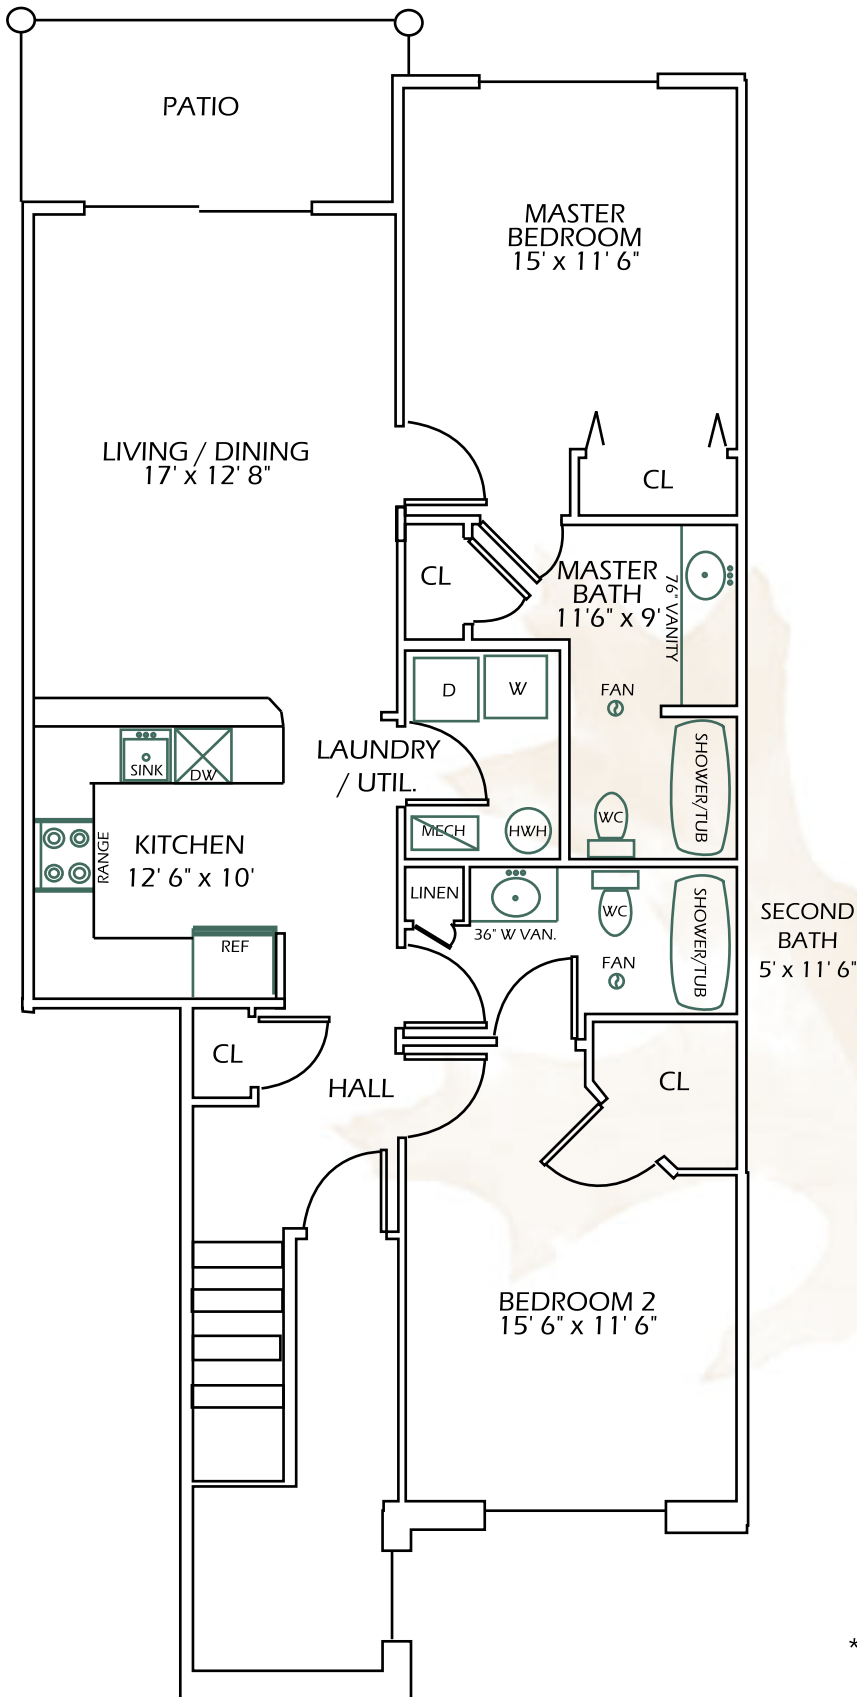

The Lark

\$

UNIT B LOWER LEVEL

1250 sq. ft. Living Space
90 sq. ft. Deck
1340 Total sq. ft.

Detached Garages
available.

** All Rent Includes:
Local and Long Distance
Phone Service, High
Speed Wireless Internet,
& Cable TV with HBO.
No waiting or hook-up
fees!

All room sizes are
approximate.

*** East Greenbush School District