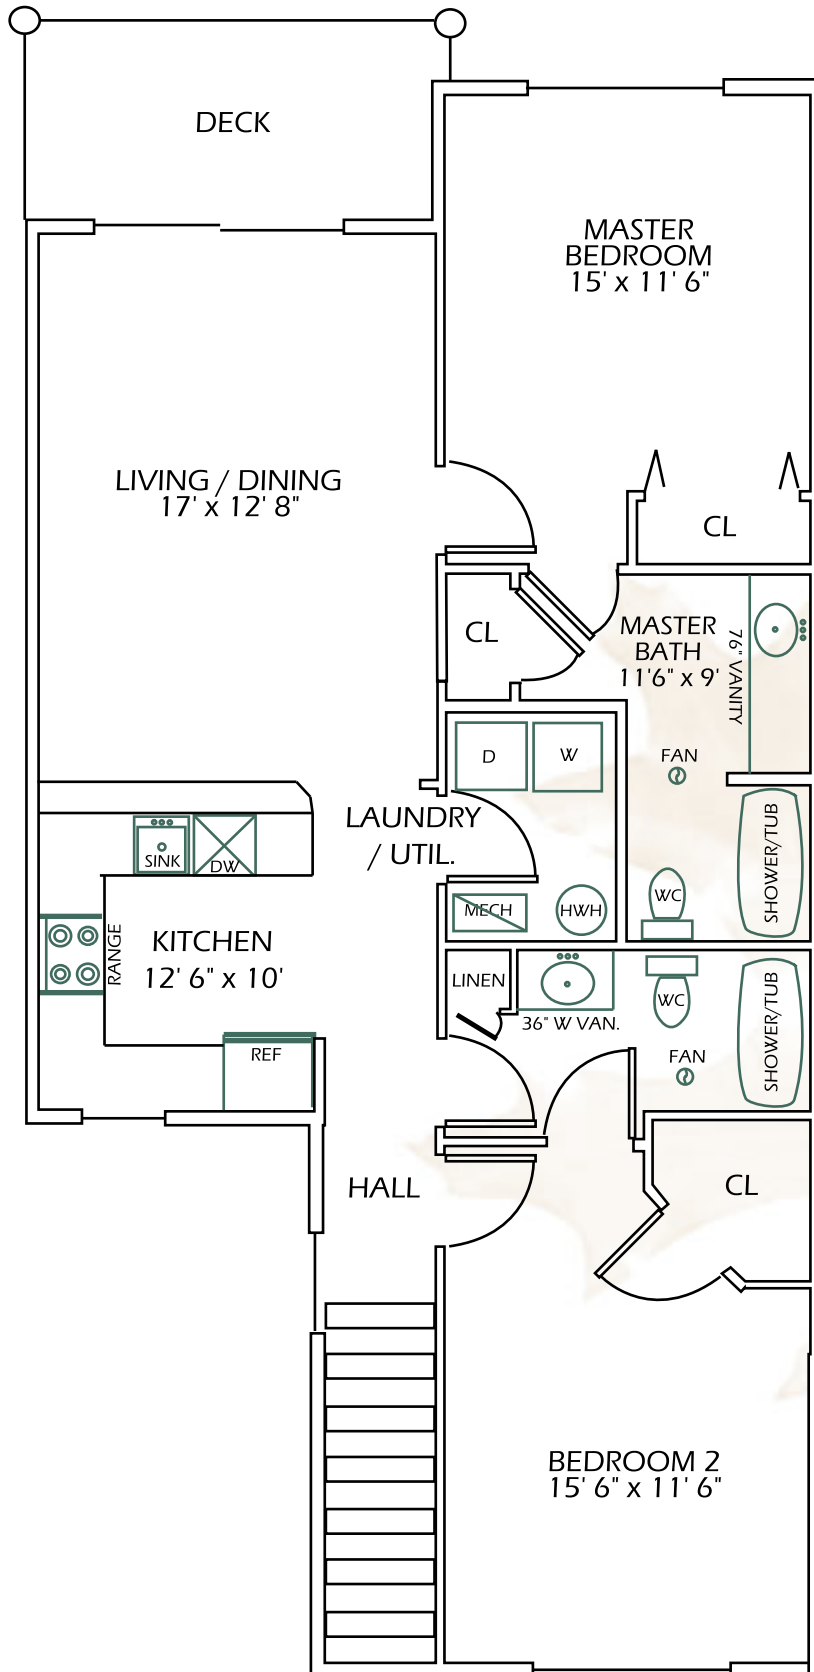

The Lark

\$

UNIT B
SECOND FLOOR

1095 sq. ft. Living Space
90 sq. ft. Deck
1185 Total sq. ft.

Detached Garages
available.

** All Rent Includes:
Local and Long Distance
Phone Service, High
Speed Wireless Internet,
& Cable TV with HBO.
No waiting or hook-up
fees!

All room sizes are
approximate.

*** East Greenbush School District