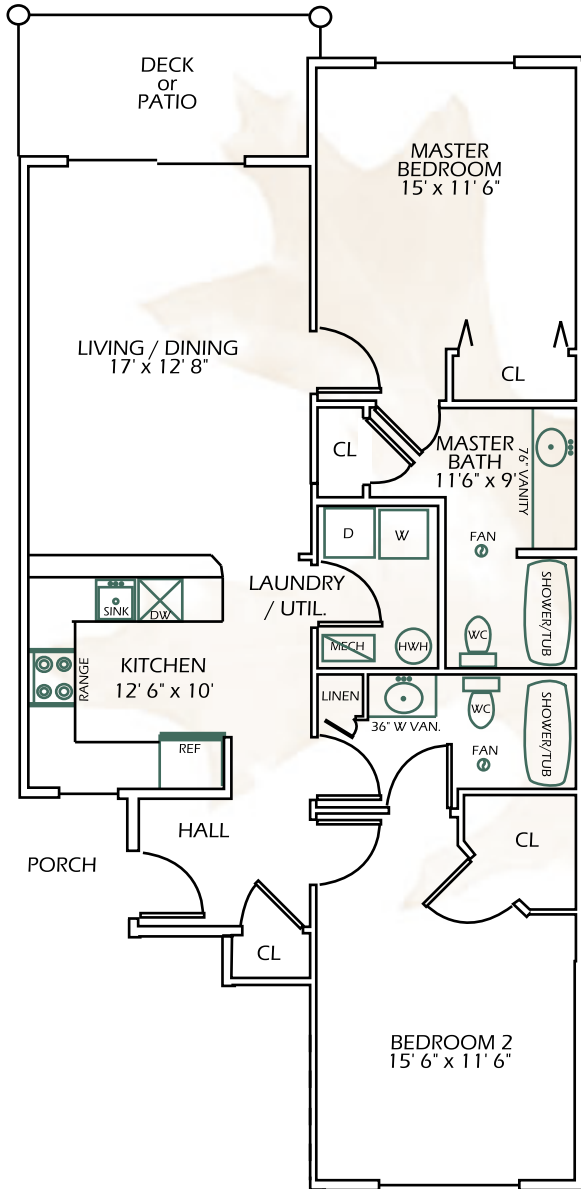

# The Lark

\$

## UNIT B FIRST FLOOR

1065 sq. ft. Living Space  
90 sq. ft. Deck  
1155 Total sq. ft.

Detached Garages  
available.

\*\* All Rent Includes:  
Local and Long Distance  
Phone Service, High  
Speed Wireless Internet,  
& Cable TV with HBO.  
No waiting or hook-up  
fees!

SECOND  
BATH  
5' x 11' 6"

All room sizes are  
approximate.

\*\*\* East Greenbush School District