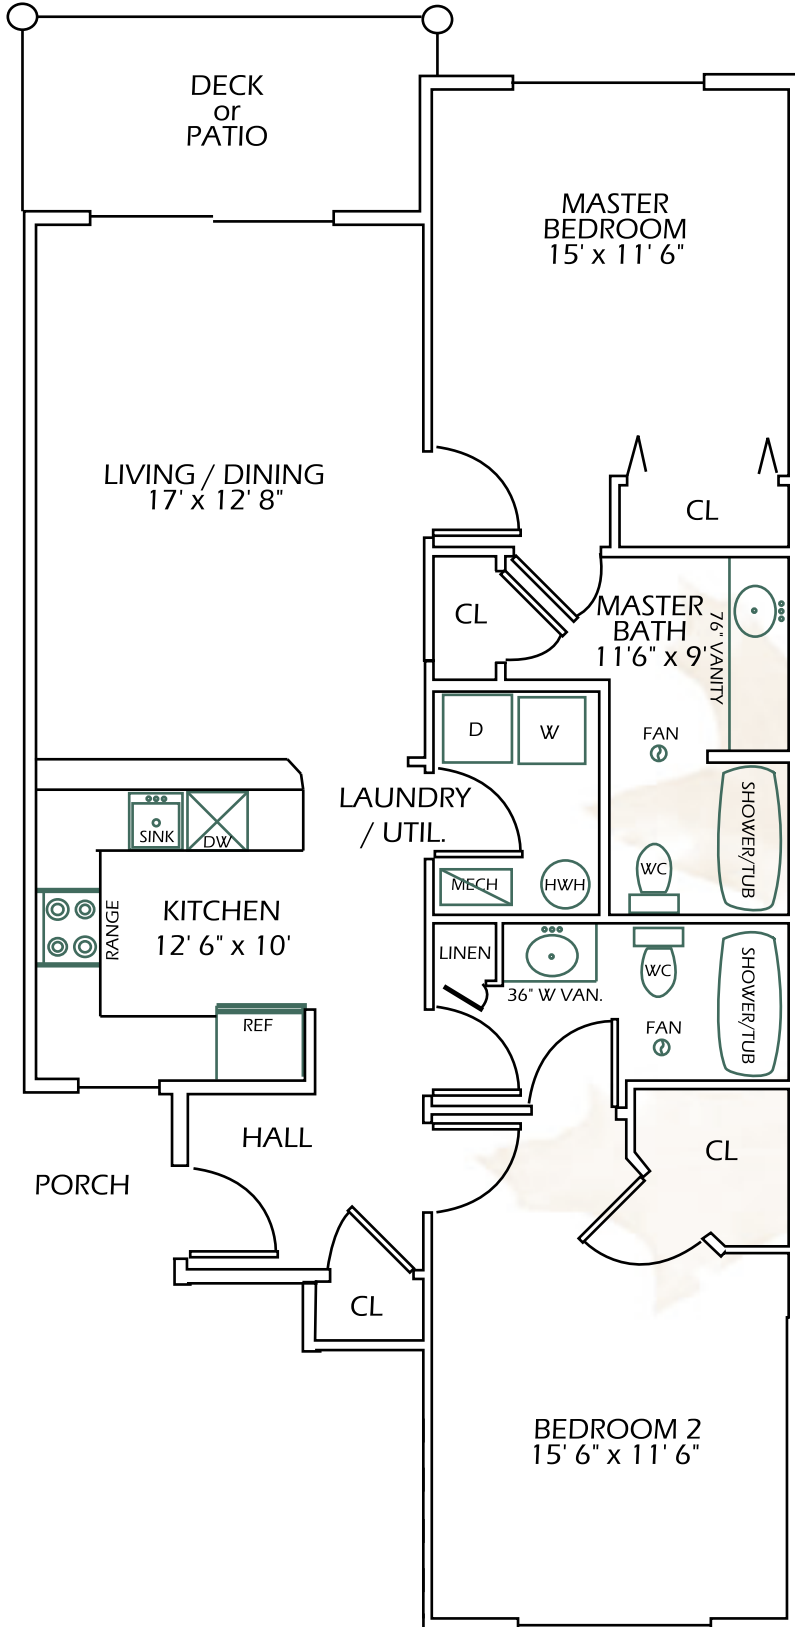

# The Lark

\$

## UNIT B FIRST FLOOR

1065 sq. ft. Living Space  
90 sq. ft. Deck  
1155 Total sq. ft.

Detached Garages  
available.

\*\* All Rent Includes:  
Local and Long Distance  
Phone Service, High  
Speed Wireless Internet,  
& Cable TV with HBO.  
No waiting or hook-up  
fees!

All room sizes are  
approximate.

\*\*\* East Greenbush School District