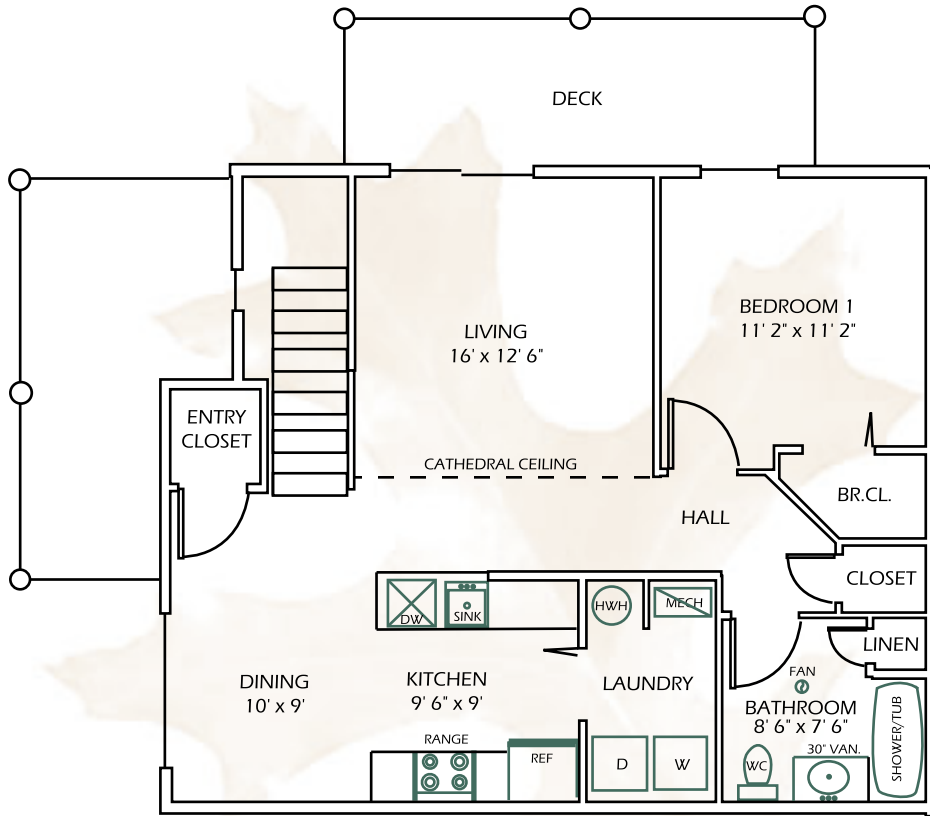

The Quail

\$

UNIT A
SECOND FLOOR

837 sq. ft. Living Space
140 sq. ft. Deck
977 Total sq. ft.

Detached Garages available.

*** East Greenbush School District

** All Rent Includes: Local and Long Distance Phone Service, High Speed Wireless Internet, & Cable TV with HBO. No waiting or hook-up fees!

All room sizes are approximate.