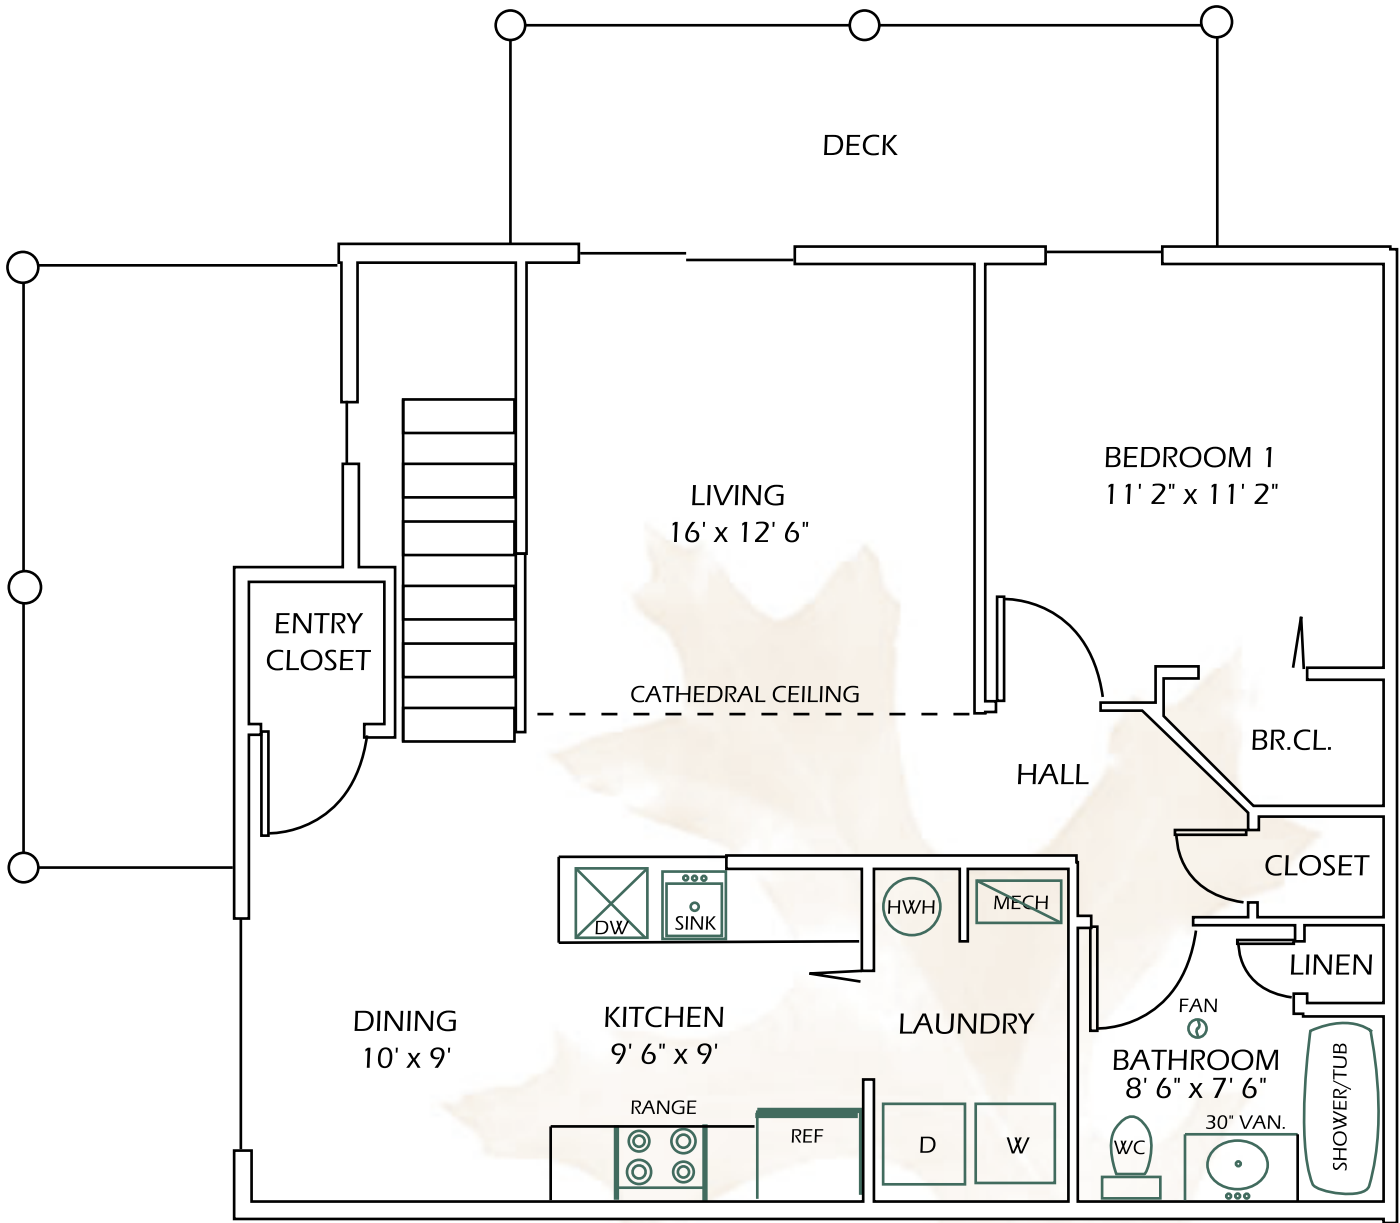

# The Quail

\$

UNIT A  
SECOND FLOOR

837 sq. ft. Living Space  
140 sq. ft. Deck  
977 Total sq. ft.

Detached Garages available.

\*\*\* East Greenbush School District

\*\* All Rent Includes: Local and Long Distance Phone Service, High Speed Wireless Internet, & Cable TV with HBO. No waiting or hook-up fees!

All room sizes are approximate.