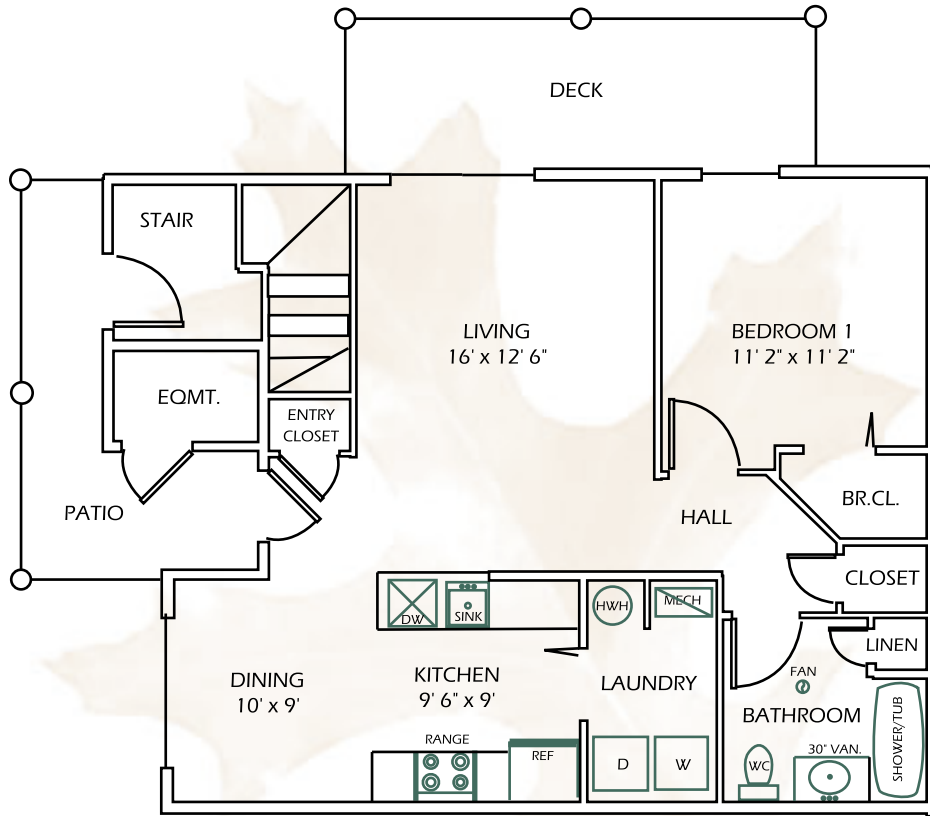

# The Quail

\$

UNIT A  
FIRST FLOOR

787 sq. ft. Living Space  
274 sq. ft. Deck  
1061 Total sq. ft.

Detached Garages available.

\*\*\* East Greenbush School District

\*\* All Rent Includes: Local  
and Long Distance Phone  
Service, High Speed Wireless  
Internet, & Cable TV with  
HBO. No waiting or hook-  
up fees!

All room sizes are  
approximate.