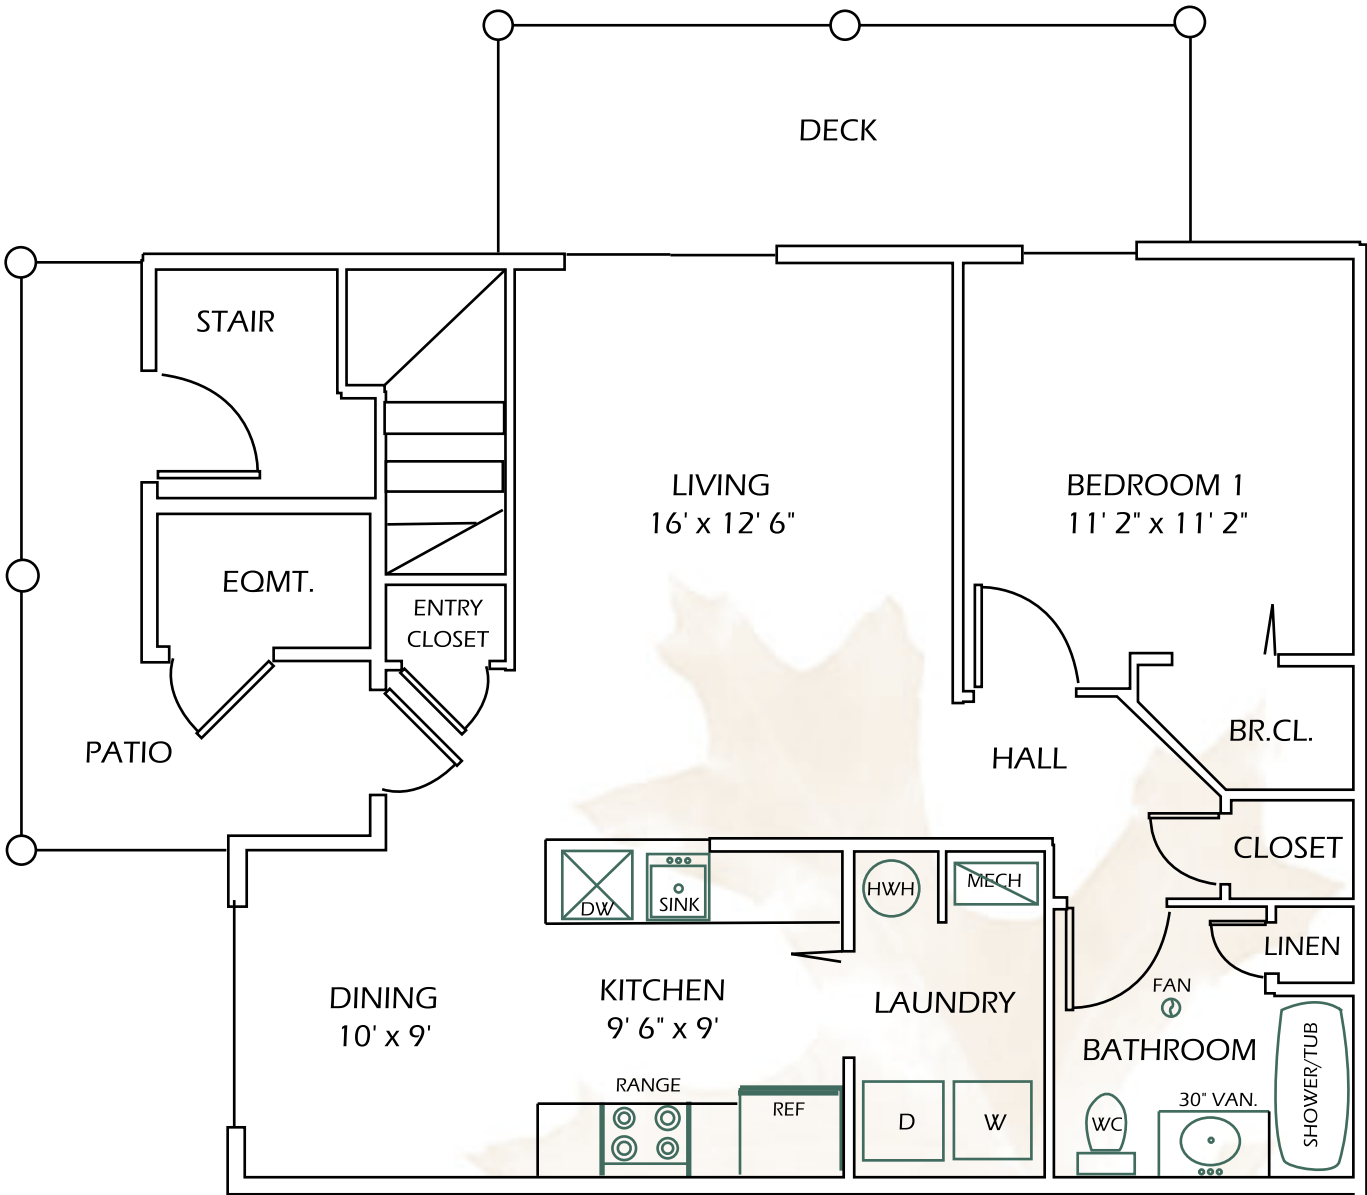

The Quail

\$

UNIT A
FIRST FLOOR

787 sq. ft. Living Space
274 sq. ft. Deck
1061 Total sq. ft.

Detached Garages available.

*** East Greenbush School District

** All Rent Includes: Local and Long Distance Phone Service, High Speed Wireless Internet, & Cable TV with HBO. No waiting or hook-up fees!

All room sizes are approximate.