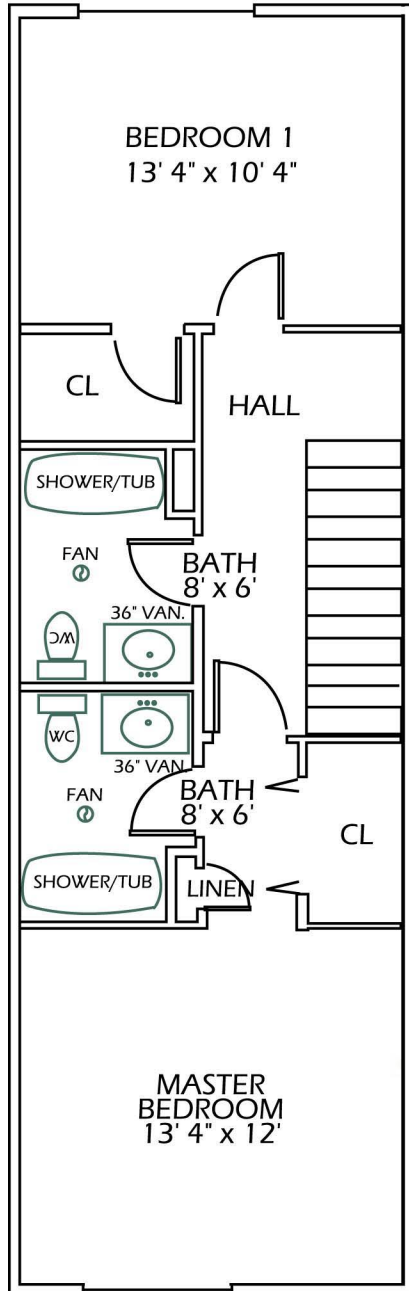

The Western

\$

First Floor

Lower Level

Second Floor

UNIT E

1370 sq. ft. Living Space
 348 sq. ft. Garage & Storage
 55 sq. ft. Patio
 1773 Total sq. ft.

*** East Greenbush School District

** All Rent Includes: Local and Long Distance Phone Service, High Speed Wireless Internet, and DirecTV. No Waiting or Hook-up Fees!

All Room Sizes Are Approximate.