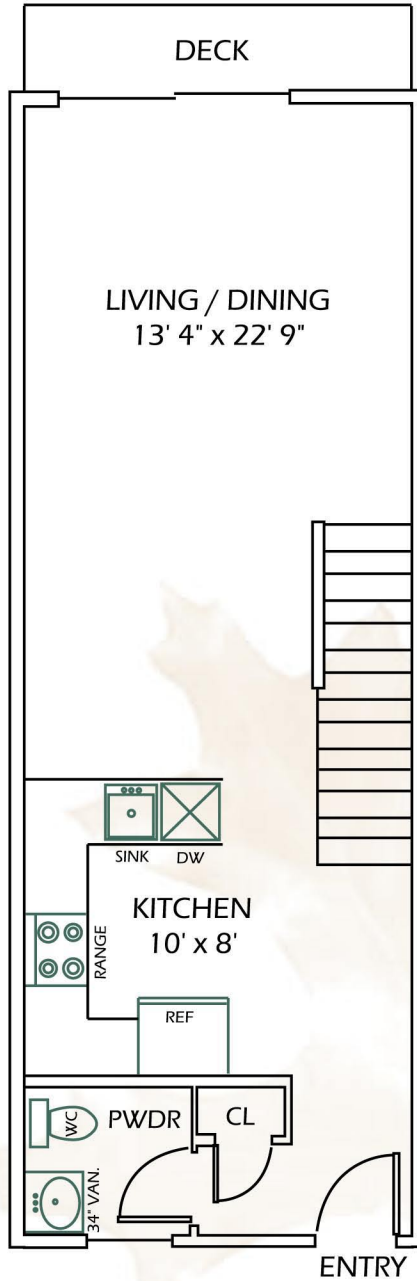

The Western

\$

First Floor

Lower Level

Second Floor

UNIT E

1370 sq. ft. Living Space
 348 sq. ft. Garage & Storage
 55 sq. ft. Patio
 1773 Total sq. ft.

*** East Greenbush School District

** All Rent Includes: Local and Long Distance Phone Service, High Speed Wireless Internet, and DirecTV. No Waiting or Hook-up Fees!

All Room Sizes Are Approximate.