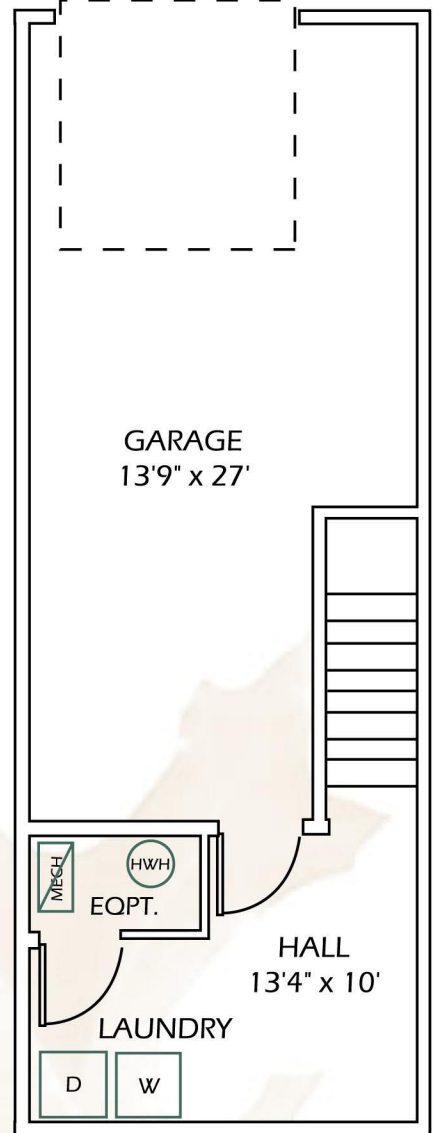

The Western

\$

First Floor

Lower Level

Second Floor

UNIT E

1370 sq. ft. Living Space
 348 sq. ft. Garage & Storage
 55 sq. ft. Patio
 1773 Total sq. ft.

*** East Greenbush School District

** All Rent Includes: Local and Long Distance Phone Service, High Speed Wireless Internet, and DirecTV. No Waiting or Hook-up Fees!

All Room Sizes Are Approximate.