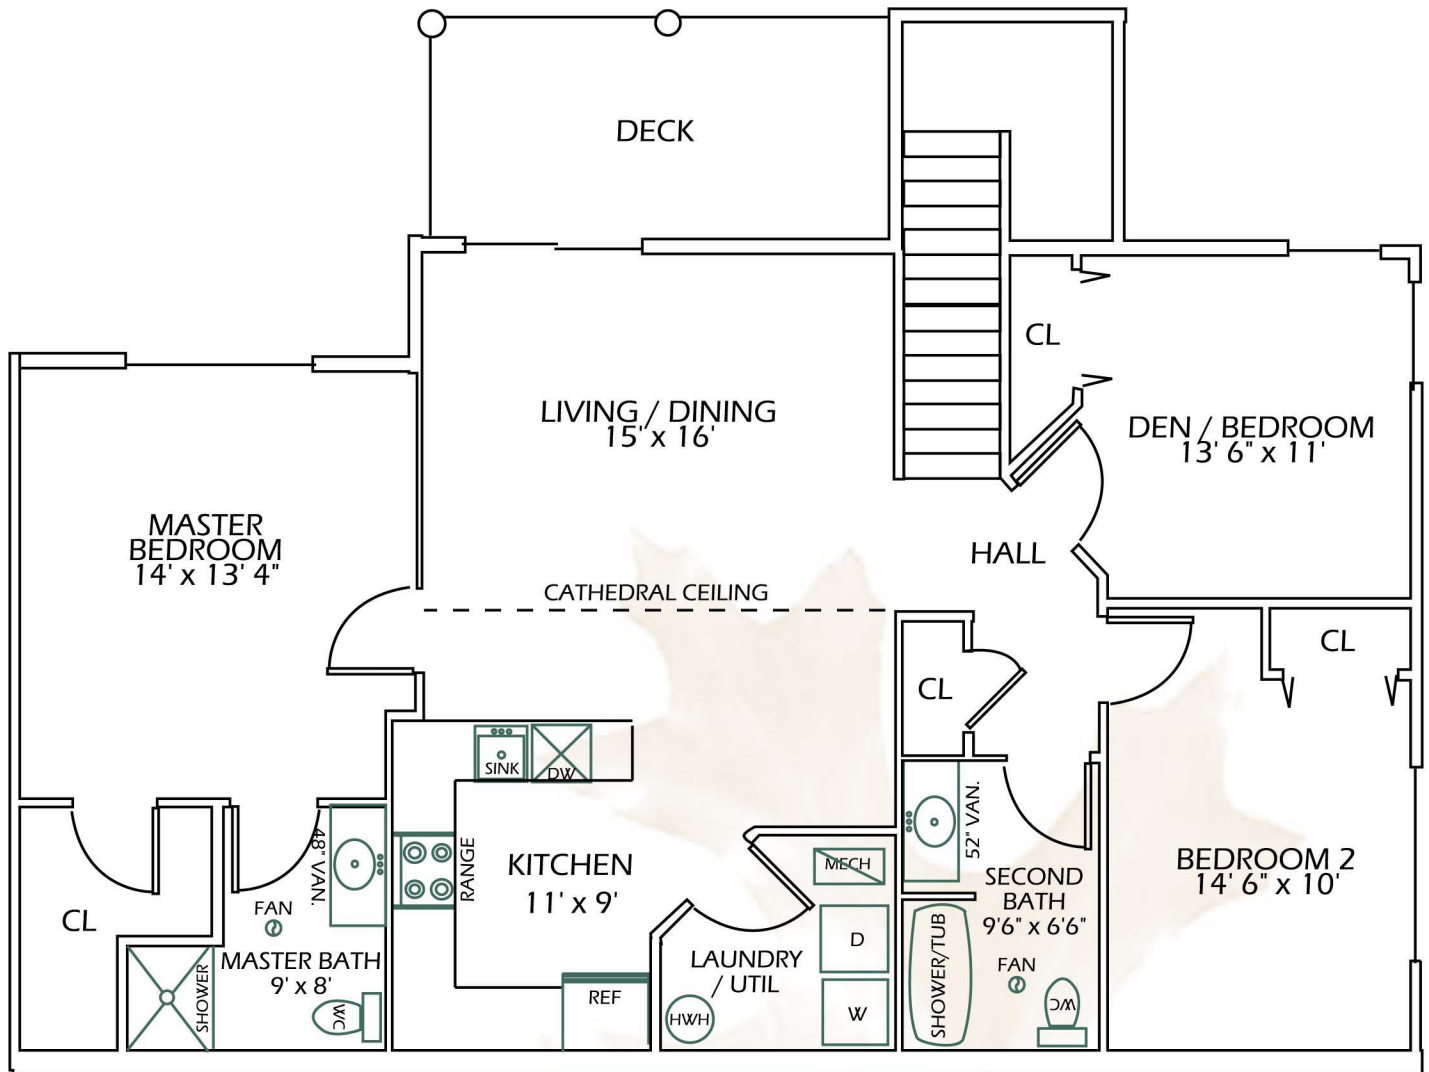

The Washington

\$

UNIT C
SECOND FLOOR

1340 sq. ft. Living Space
152 sq. ft. Deck
1498 Total sq. ft.

Detached Garages are available.

*** East Greenbush School District

** All Rent Includes: Local and Long Distance Phone Service, High Speed Wireless Internet, and DirecTV. No Waiting or Hook-up Fees!

All Room Sizes Are Approximate.