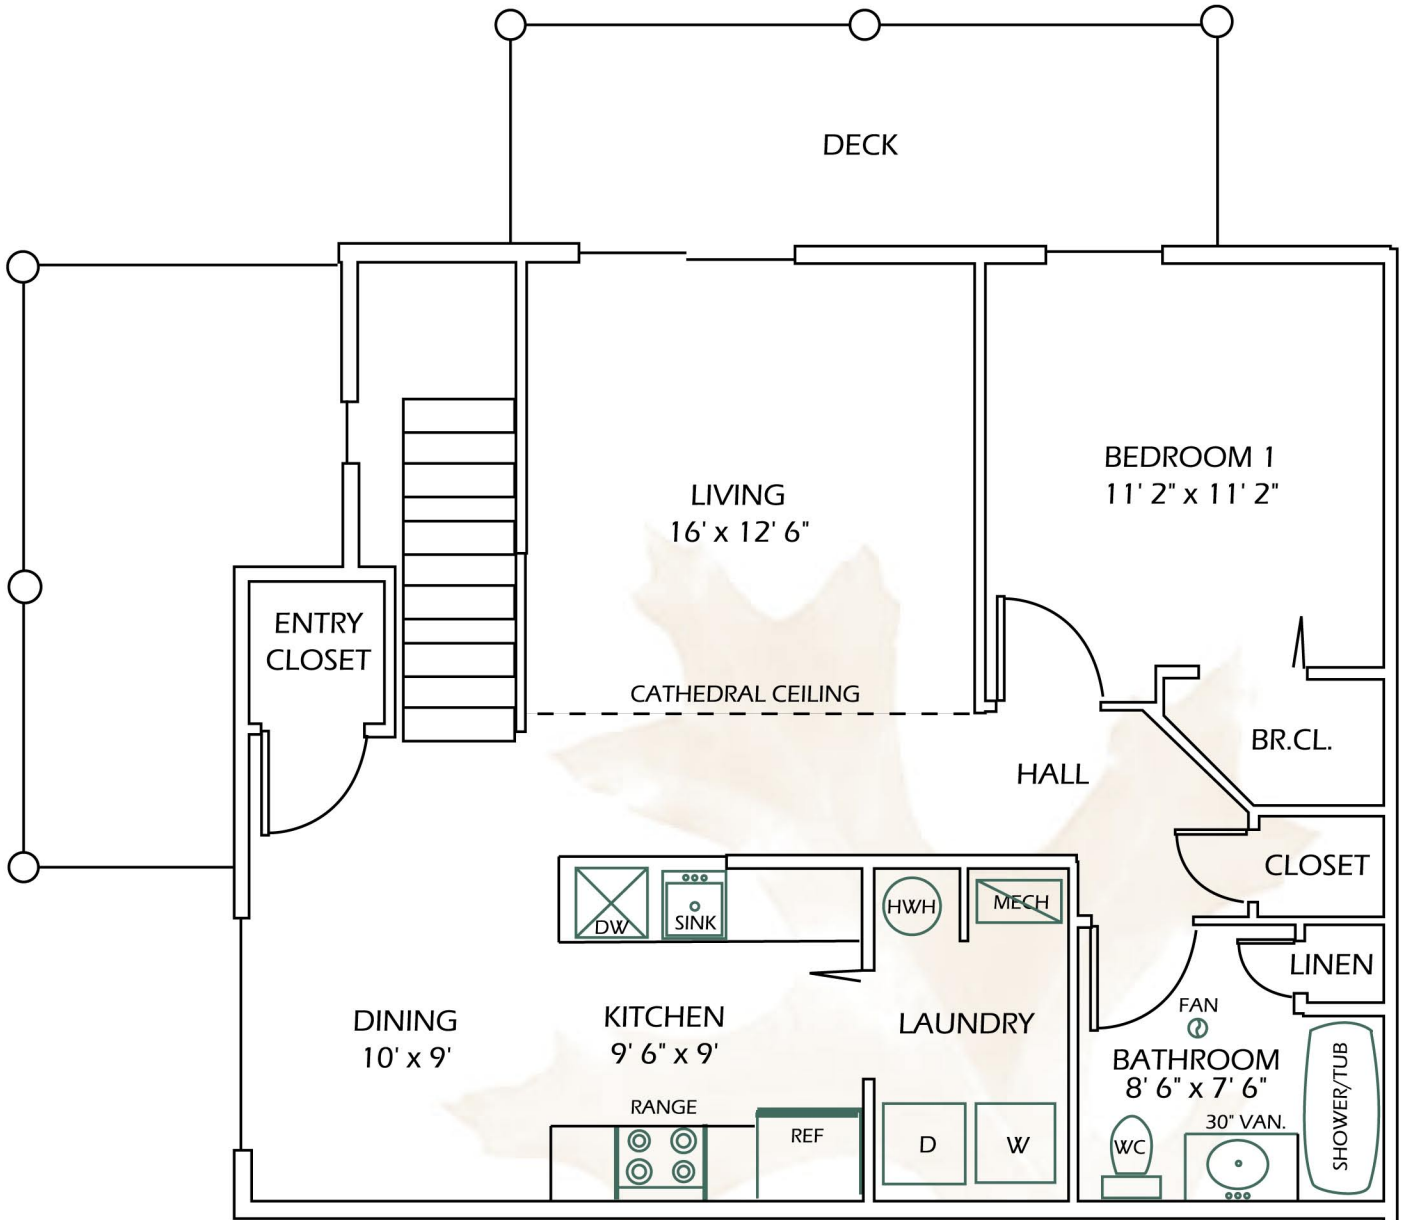

The Quail

\$

UNIT A
SECOND FLOOR

837 sq. ft. Living Space
140 sq. ft. Deck
977 Total sq. ft.

Detached Garages available.

*** East Greenbush School District

** All Rent Includes: Local and Long Distance Phone Service, High Speed Wireless Internet, and DirecTV. No Waiting or Hook-up Fees!

All Room Sizes Are Approximate.