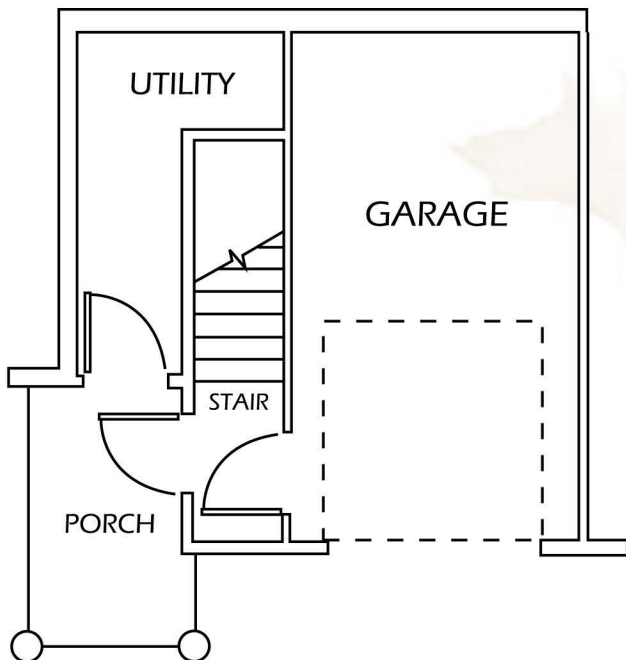

# The Ontario

\$

1023 sq. ft. Living Space  
 309 sq. ft. Garage & Storage  
 184 sq. ft. Balcony & Patio  
 1516 Total sq. ft.

\*\* All Rent Includes: Local and Long Distance Phone Service, High Speed Wireless Internet, and DirecTV. No Waiting or Hook-up Fees!

All Room Sizes Are Approximate.

\*\*\* East Greenbush School District