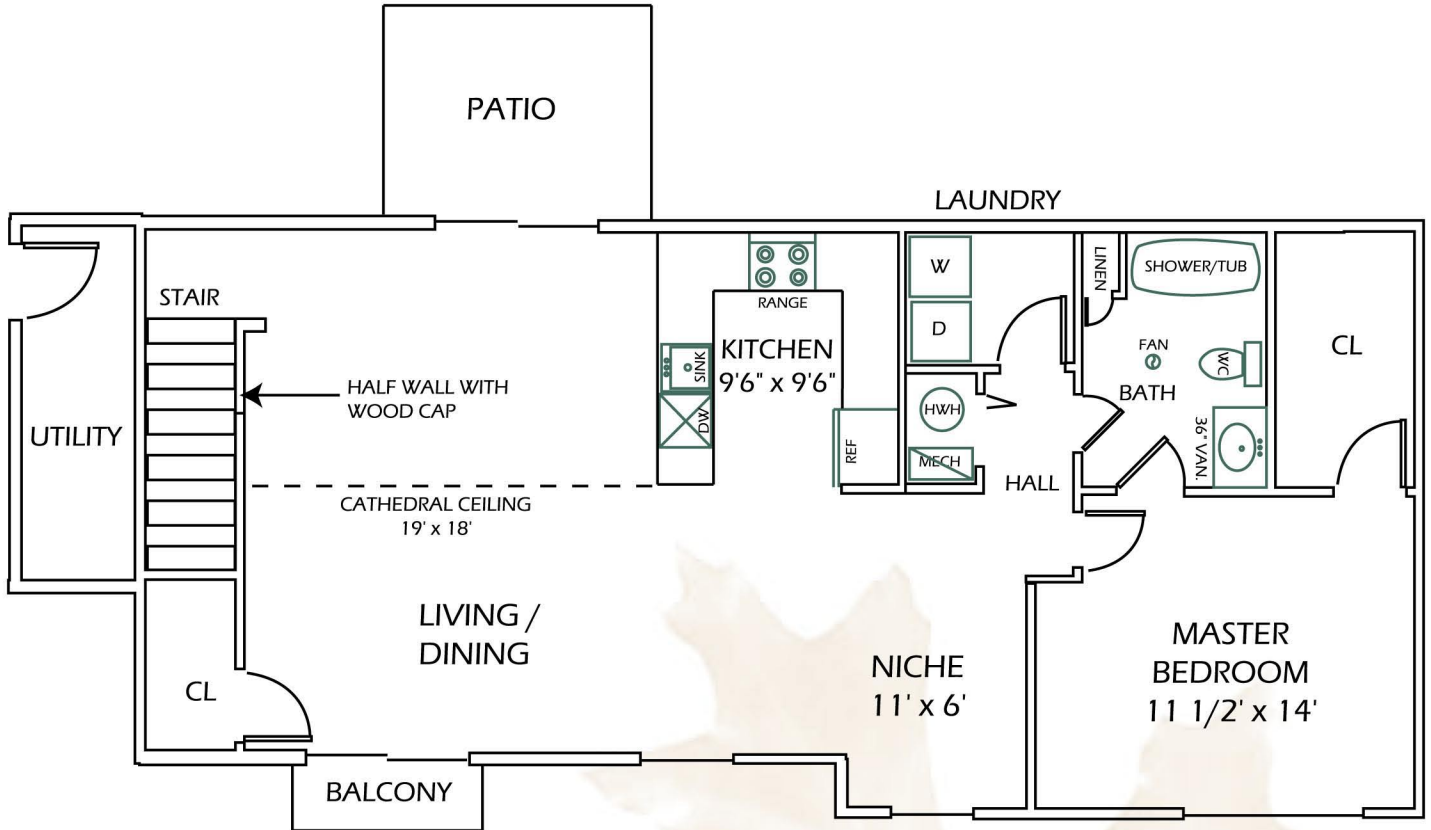

# The Ontario

\$

1023 sq. ft. Living Space  
 309 sq. ft. Garage & Storage  
 184 sq. ft. Balcony & Patio  
 1516 Total sq. ft.

\*\* All Rent Includes: Local and Long Distance Phone Service, High Speed Wireless Internet, and DirecTV. No Waiting or Hook-up Fees!

All Room Sizes Are Approximate.

\*\*\* East Greenbush School District