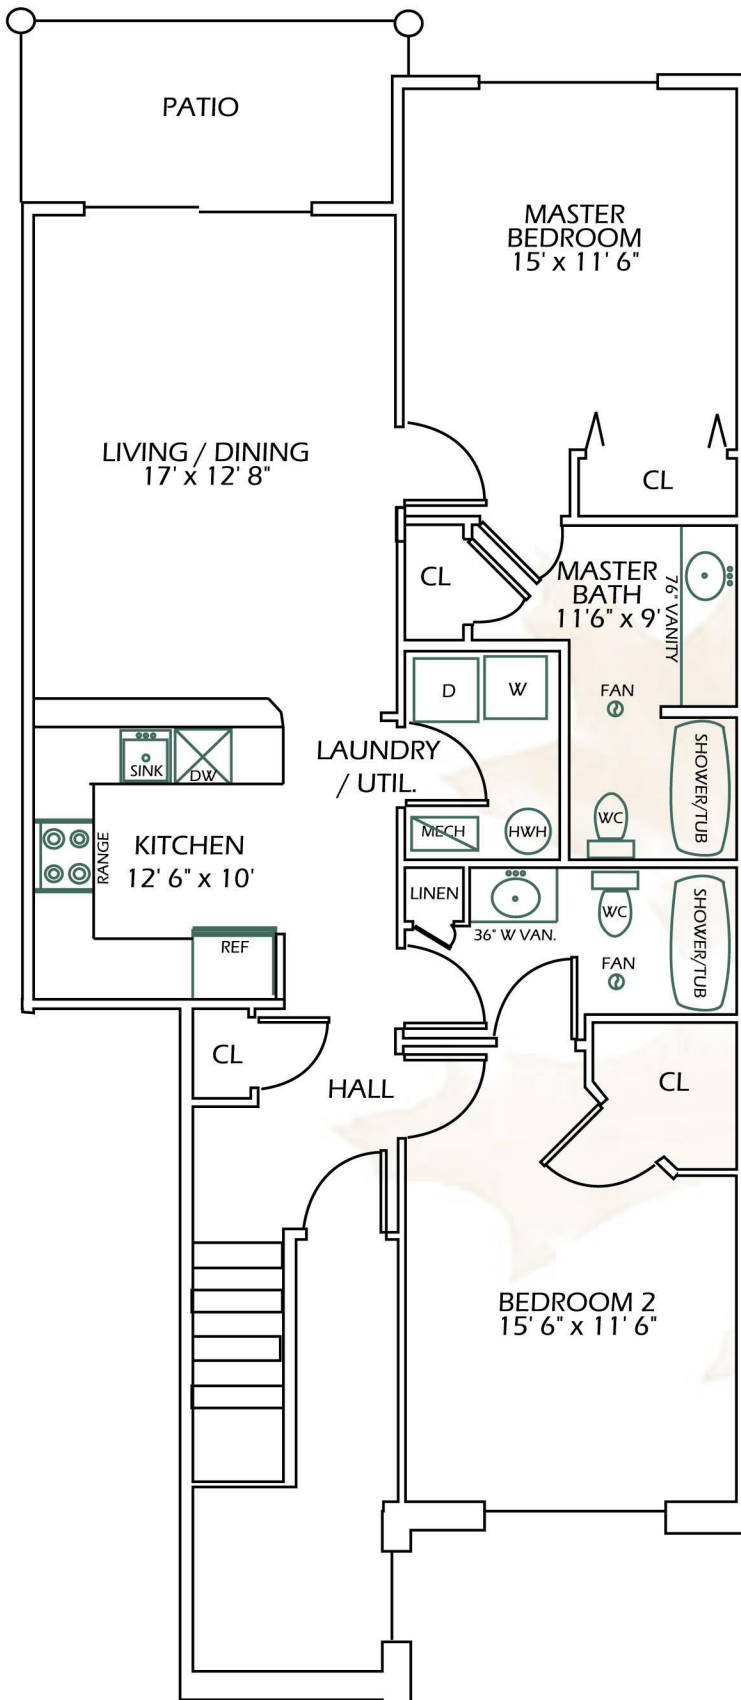

The Lark

\$

UNIT B
LOWER LEVEL

1250 sq. ft. Living Space
90 sq. ft. Deck
1340 Total sq. ft.

Detached Garages
available.

** All Rent Includes: Local and
Long Distance Phone Service,
High Speed Wireless Internet,
and DirecTV. No Waiting or
Hook-up Fees!

All Room Sizes Are
Approximate.

*** East Greenbush School District