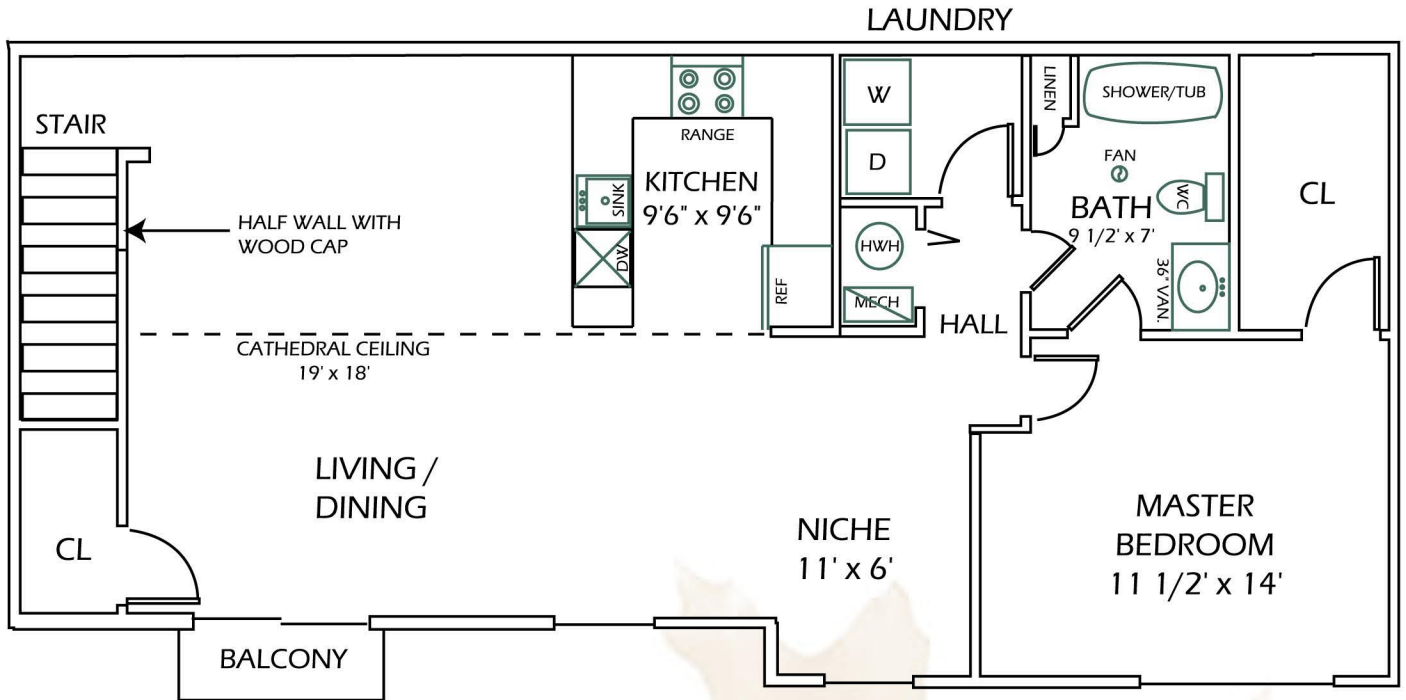

# The Everett

\$

## UNIT G

1023 sq. ft. Living Space  
 244 sq. ft. Garage  
 24 sq. ft. Balcony & Patio  
 1291 Total sq. ft.

\*\* All Rent Includes: Local and Long Distance Phone Service, High Speed Wireless Internet, and DirecTV. No Waiting or Hook-up Fees!

All Room Sizes Are Approximate.

\*\*\* East Greenbush School District