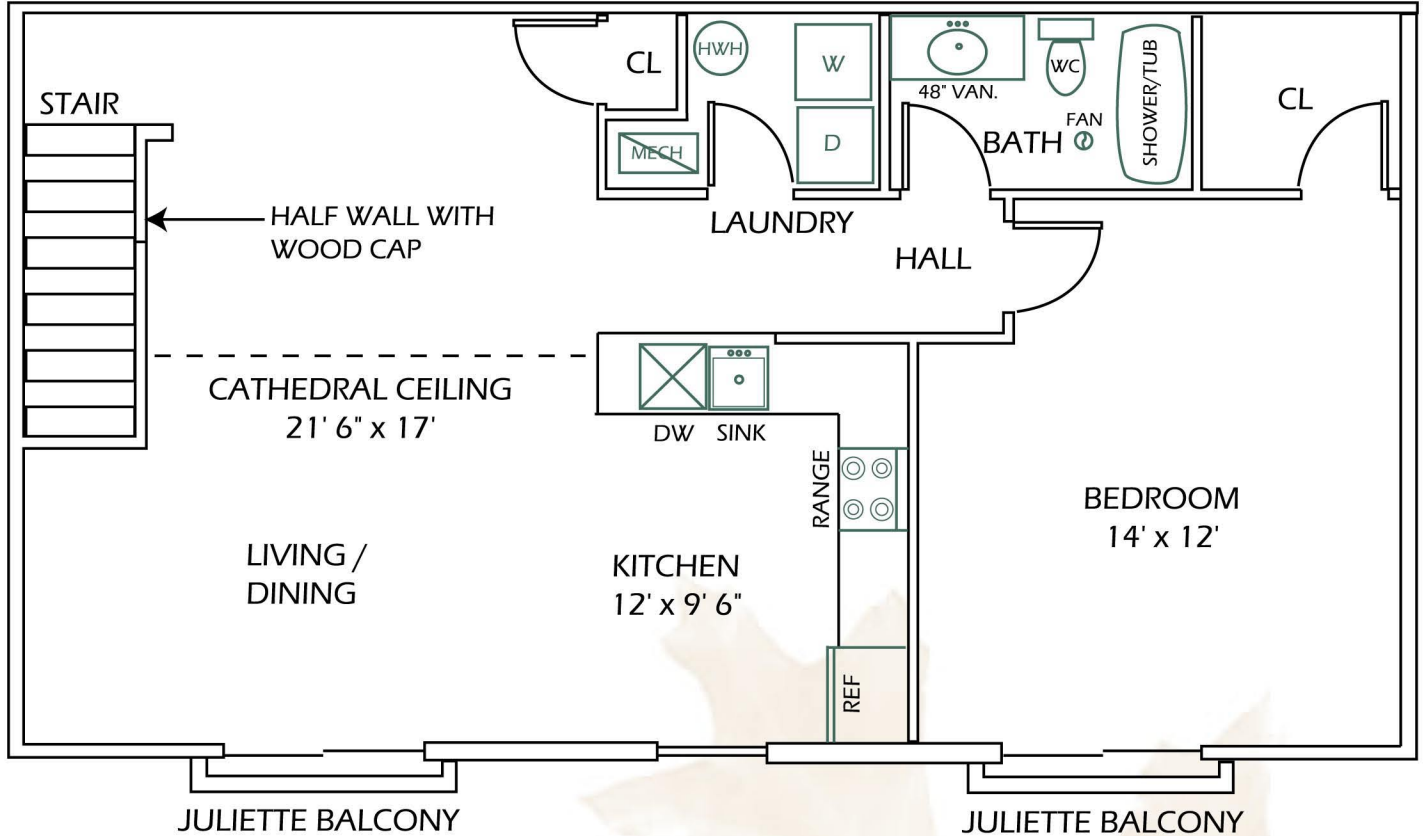

The Delaware

\$

UNIT I

966 sq. ft. Living Space
245 sq. ft. Garage
28 sq. ft. Balcony
1239 Total sq. ft.

** All Rent Includes: Local and Long Distance Phone Service, High Speed Wireless Internet, and DirecTV. No Waiting or Hook-up Fees!

All Room Sizes Are Approximate.

*** East Greenbush School District